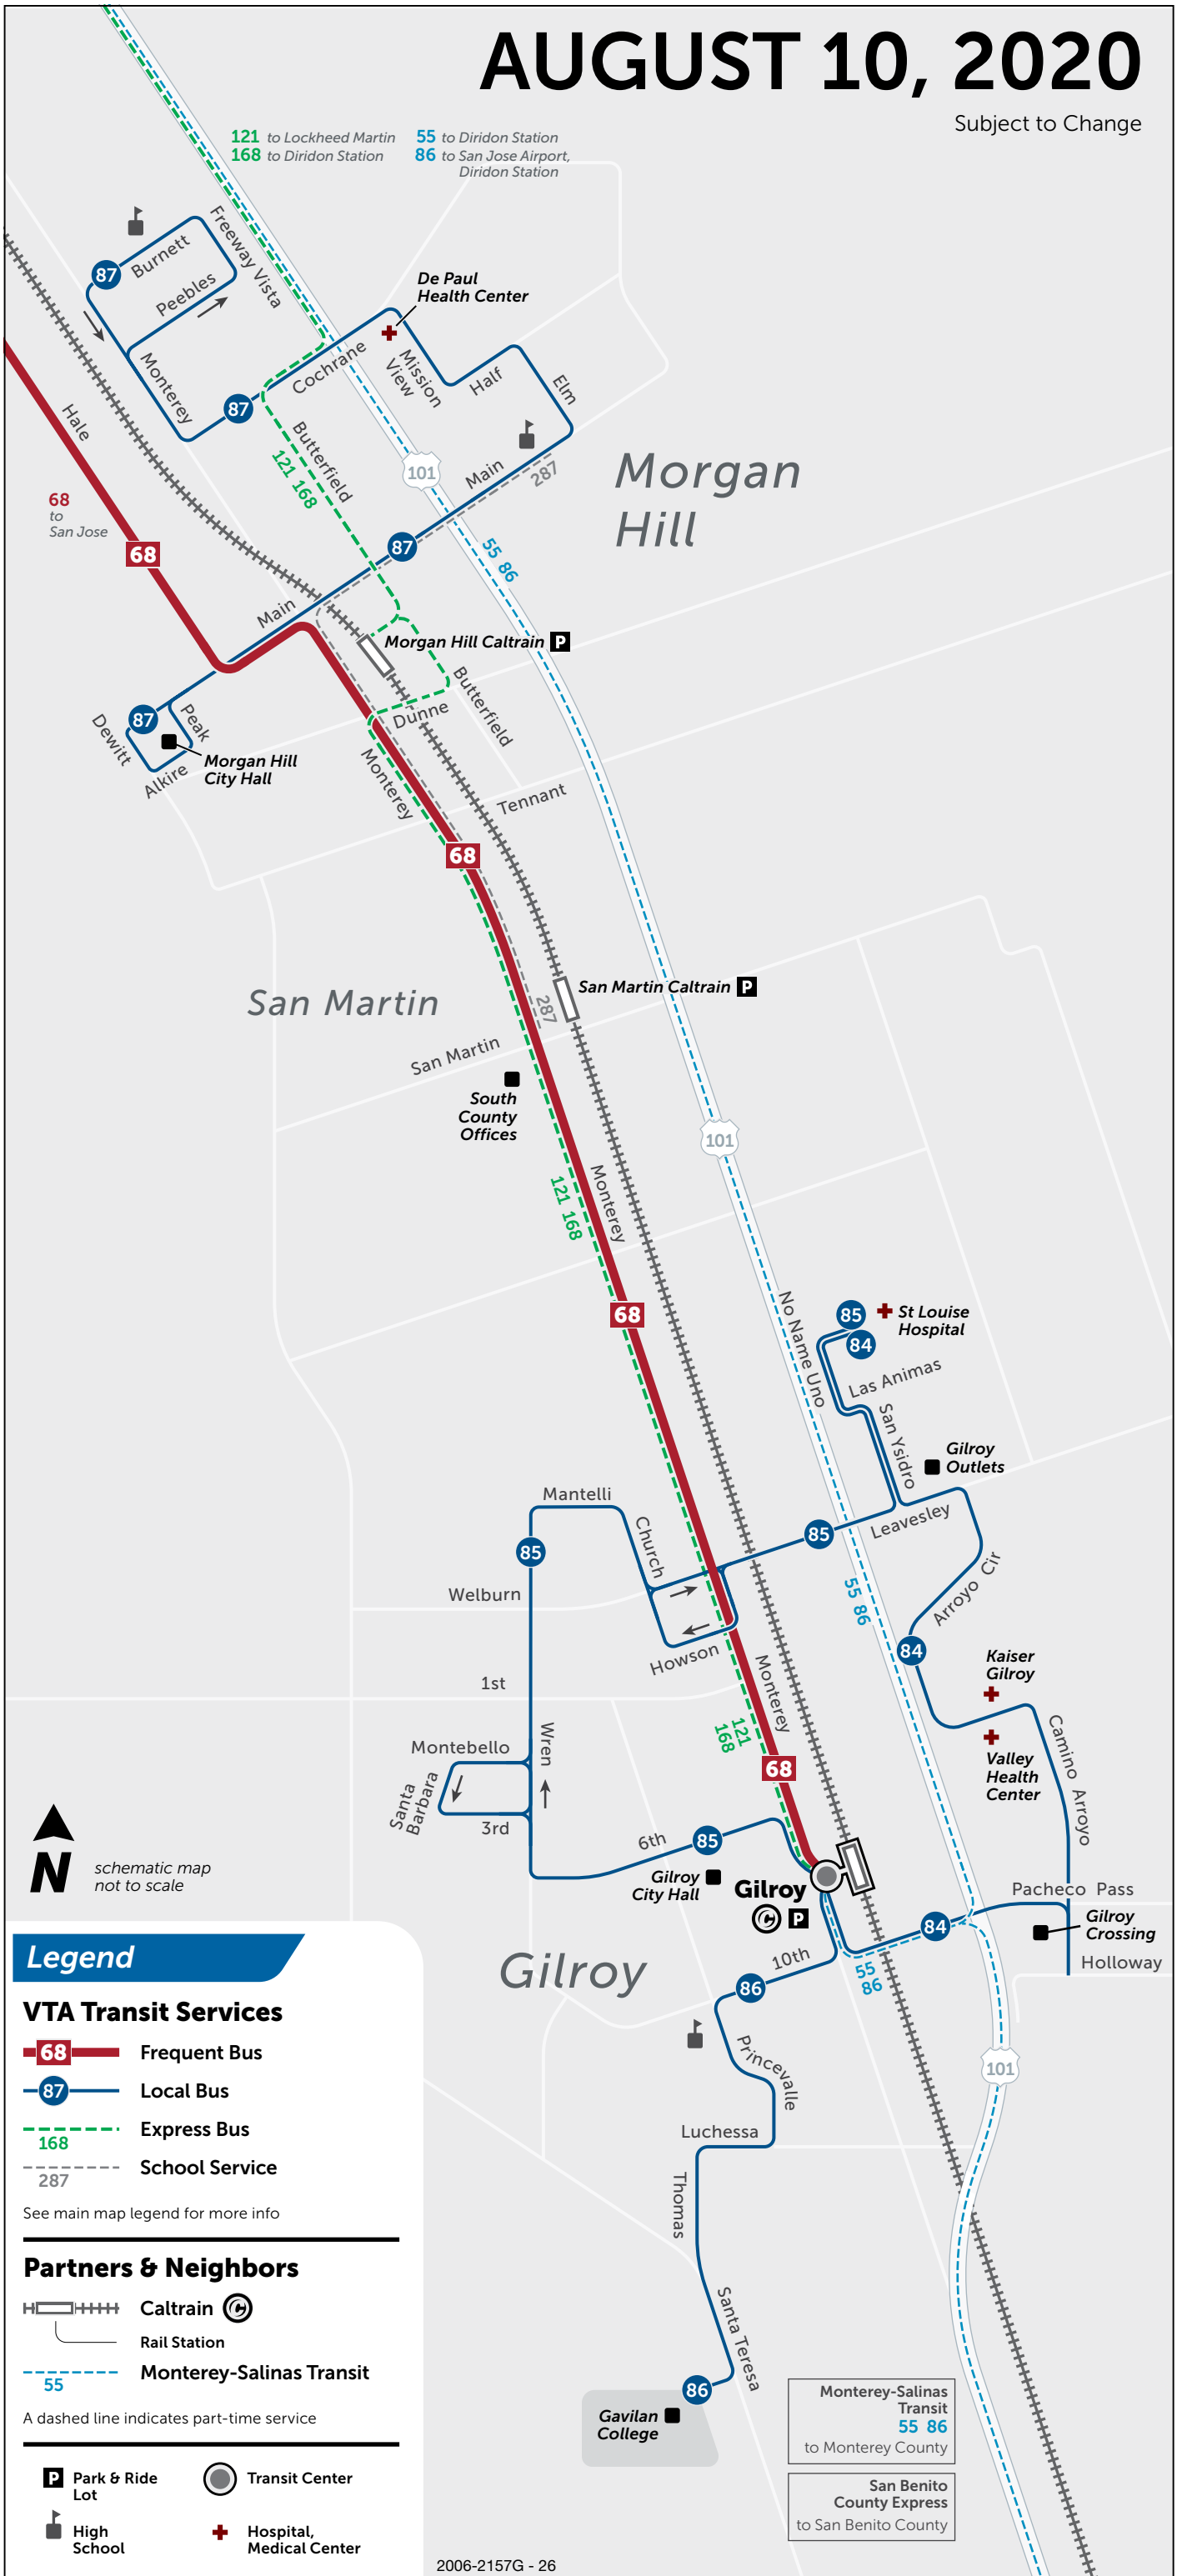

# AUGUST 10, 2020

Subject to Change

**N** schematic map  
not to scale

## Legend

### VTA Transit Services

- **68** Frequent Bus
- **87** Local Bus
- - - **121** Express Bus
- - - **168** Express Bus
- - - **287** School Service

See main map legend for more info

### Partners & Neighbors

- Caltrain
- Rail Station
- - - **55** Monterey-Salinas Transit

A dashed line indicates part-time service

- Park & Ride Lot
- Transit Center
- High School
- Hospital, Medical Center