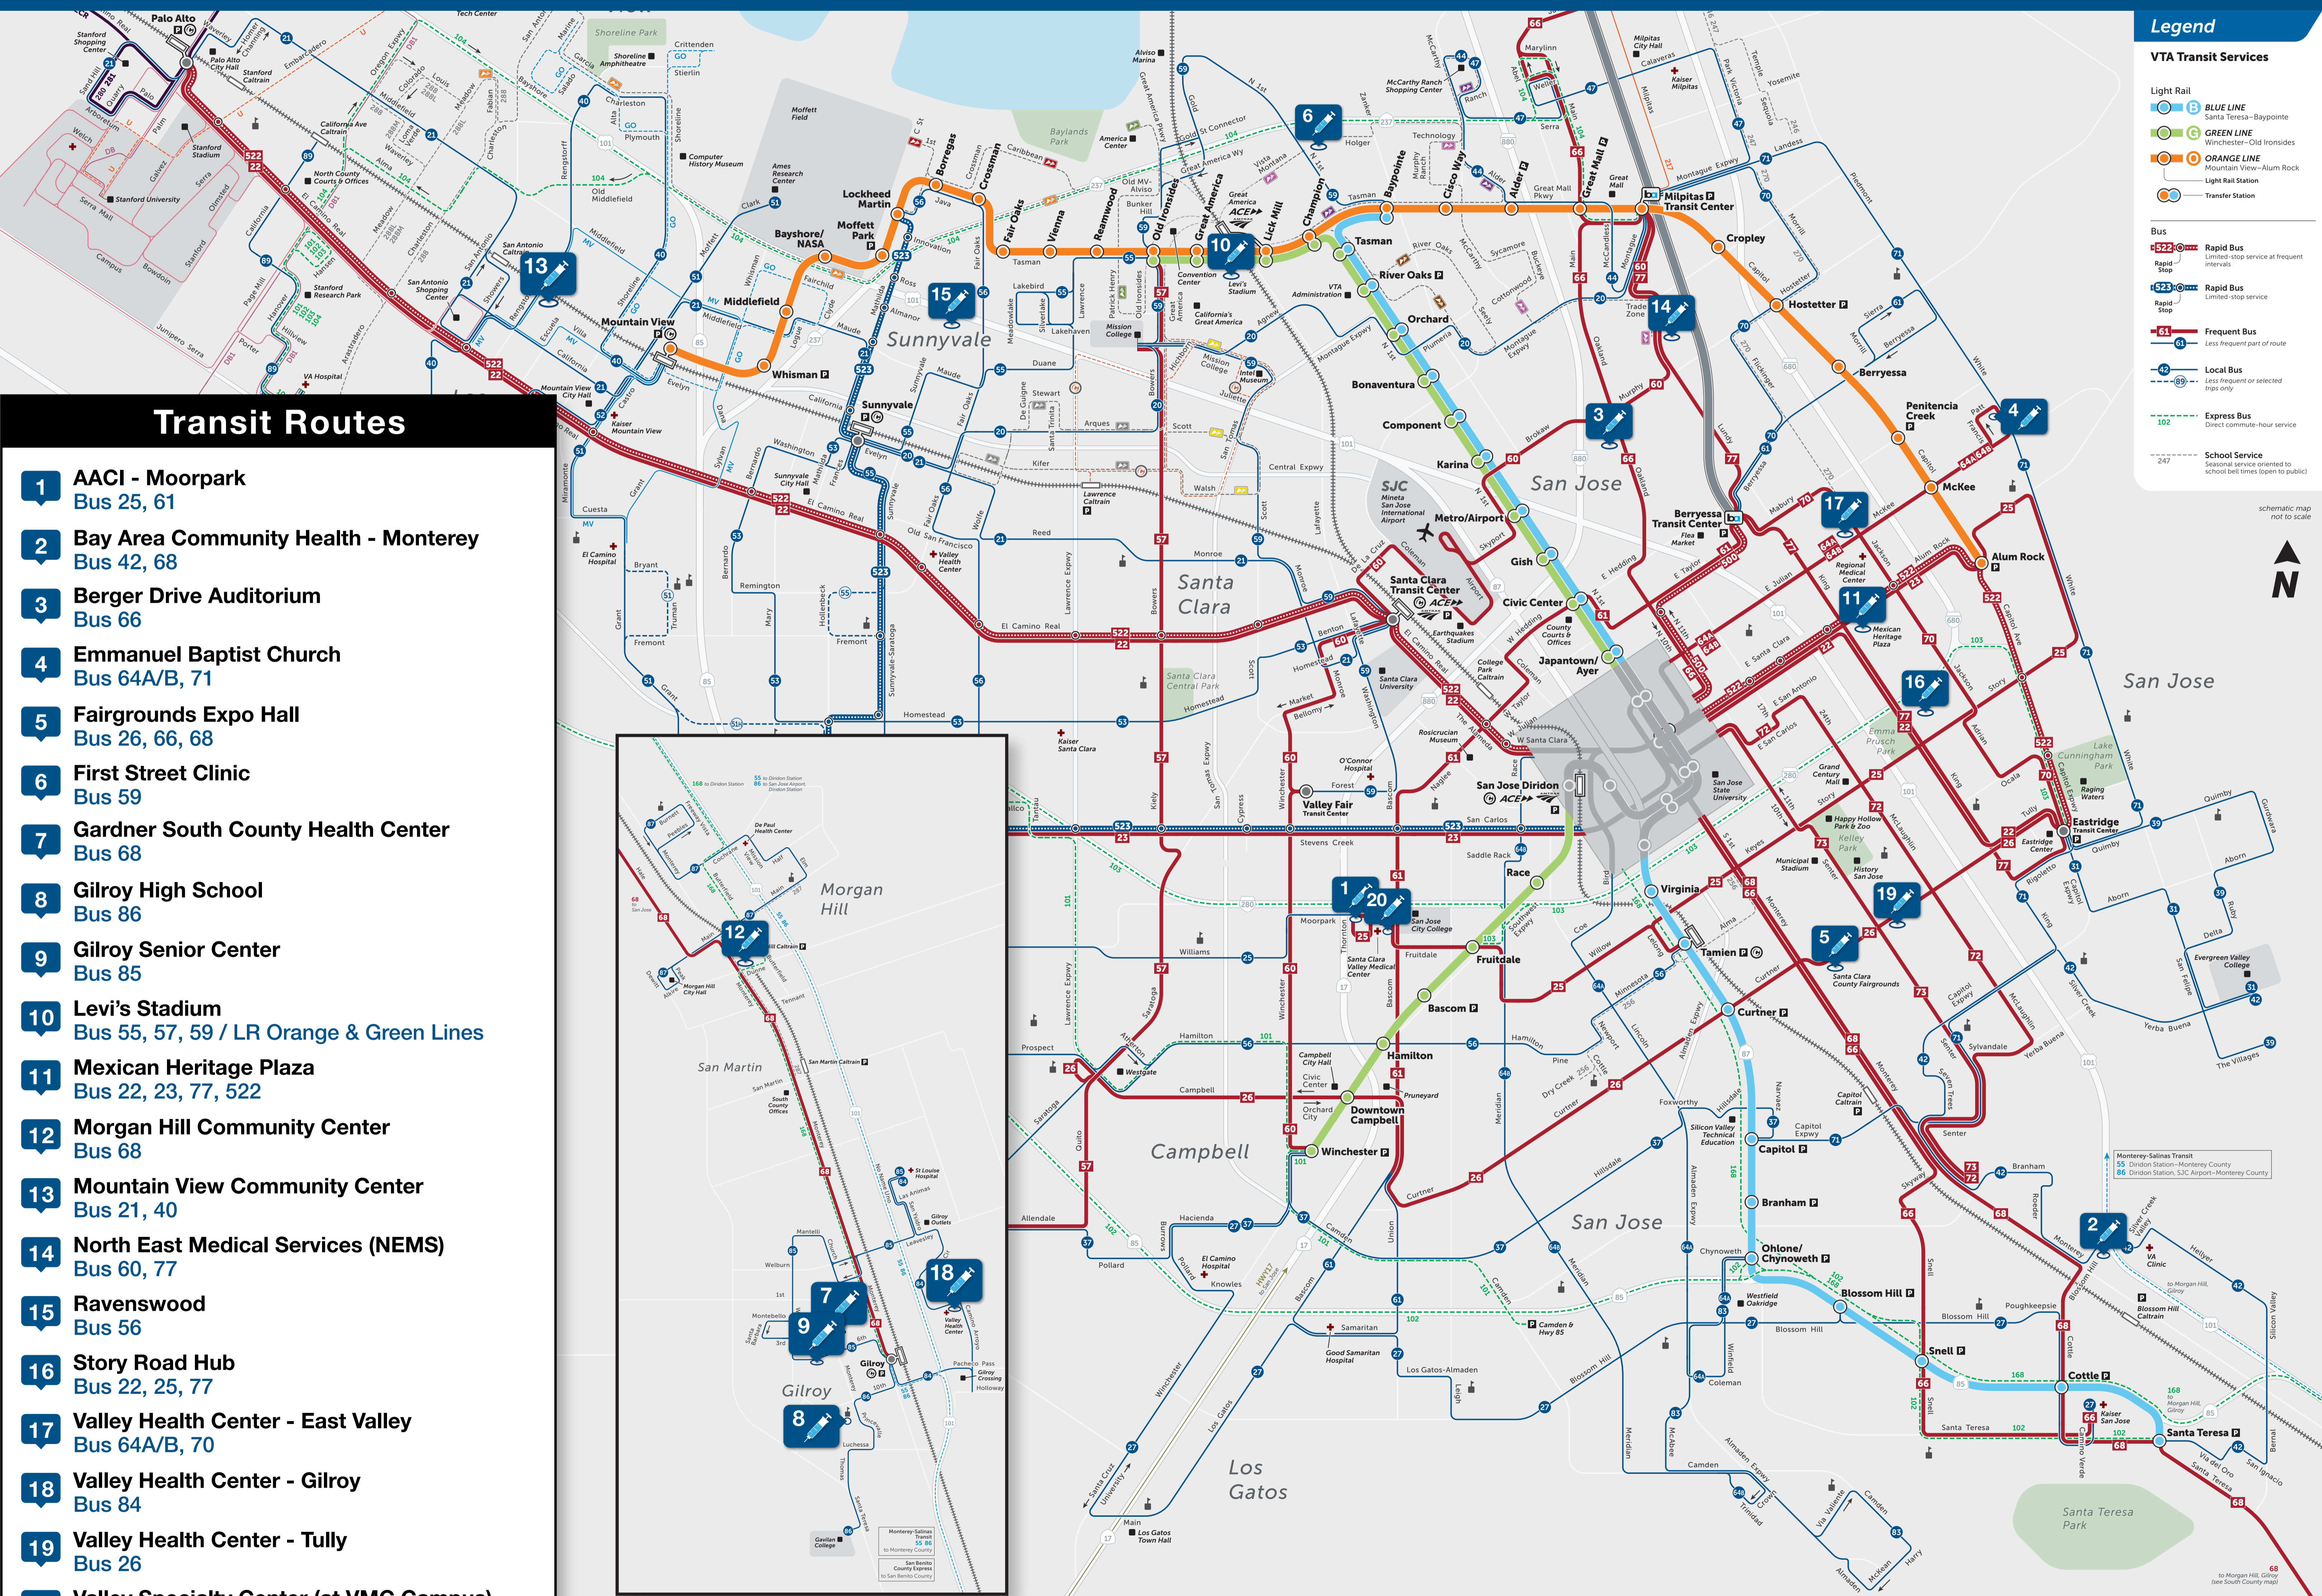

# Take VTA to COVID-19 Vaccination Sites

### Legend

**VTA Transit Services**

- Light Rail**
  - BLUE LINE** Santa Teresa-Baypointe
  - GREEN LINE** Winchester-Old Ironsides
  - ORANGE LINE** Mountain View-Alum Rock
  - Light Rail Station
  - Transfer Station
- Bus**
  - 522** Rapid Bus Limited stop service at frequent intervals
  - 523** Rapid Bus Limited-stop service
  - 61** Frequent Bus Less frequent part of route
  - 42** Local Bus Less frequent or selected trips only
  - 102** Express Bus Direct commute-hour service
  - 247** School Service Seasonal service oriented to school bell times (open to public)

## Transit Routes

- AACI - Moorpark**  
Bus 25, 61
- Bay Area Community Health - Monterey**  
Bus 42, 68
- Berger Drive Auditorium**  
Bus 66
- Emmanuel Baptist Church**  
Bus 64A/B, 71
- Fairgrounds Expo Hall**  
Bus 26, 66, 68
- First Street Clinic**  
Bus 59
- Gardner South County Health Center**  
Bus 68
- Gilroy High School**  
Bus 86
- Gilroy Senior Center**  
Bus 85
- Levi's Stadium**  
Bus 55, 57, 59 / LR Orange & Green Lines
- Mexican Heritage Plaza**  
Bus 22, 23, 77, 522
- Morgan Hill Community Center**  
Bus 68
- Mountain View Community Center**  
Bus 21, 40
- North East Medical Services (NEMS)**  
Bus 60, 77
- Ravenswood**  
Bus 56
- Story Road Hub**  
Bus 22, 25, 77
- Valley Health Center - East Valley**  
Bus 64A/B, 70
- Valley Health Center - Gilroy**  
Bus 84
- Valley Health Center - Tully**  
Bus 26
- Valley Specialty Center (at VMC Campus)**  
Bus 25, 61

schematic map not to scale

to Morgan Hill, Gilroy (see South County map)