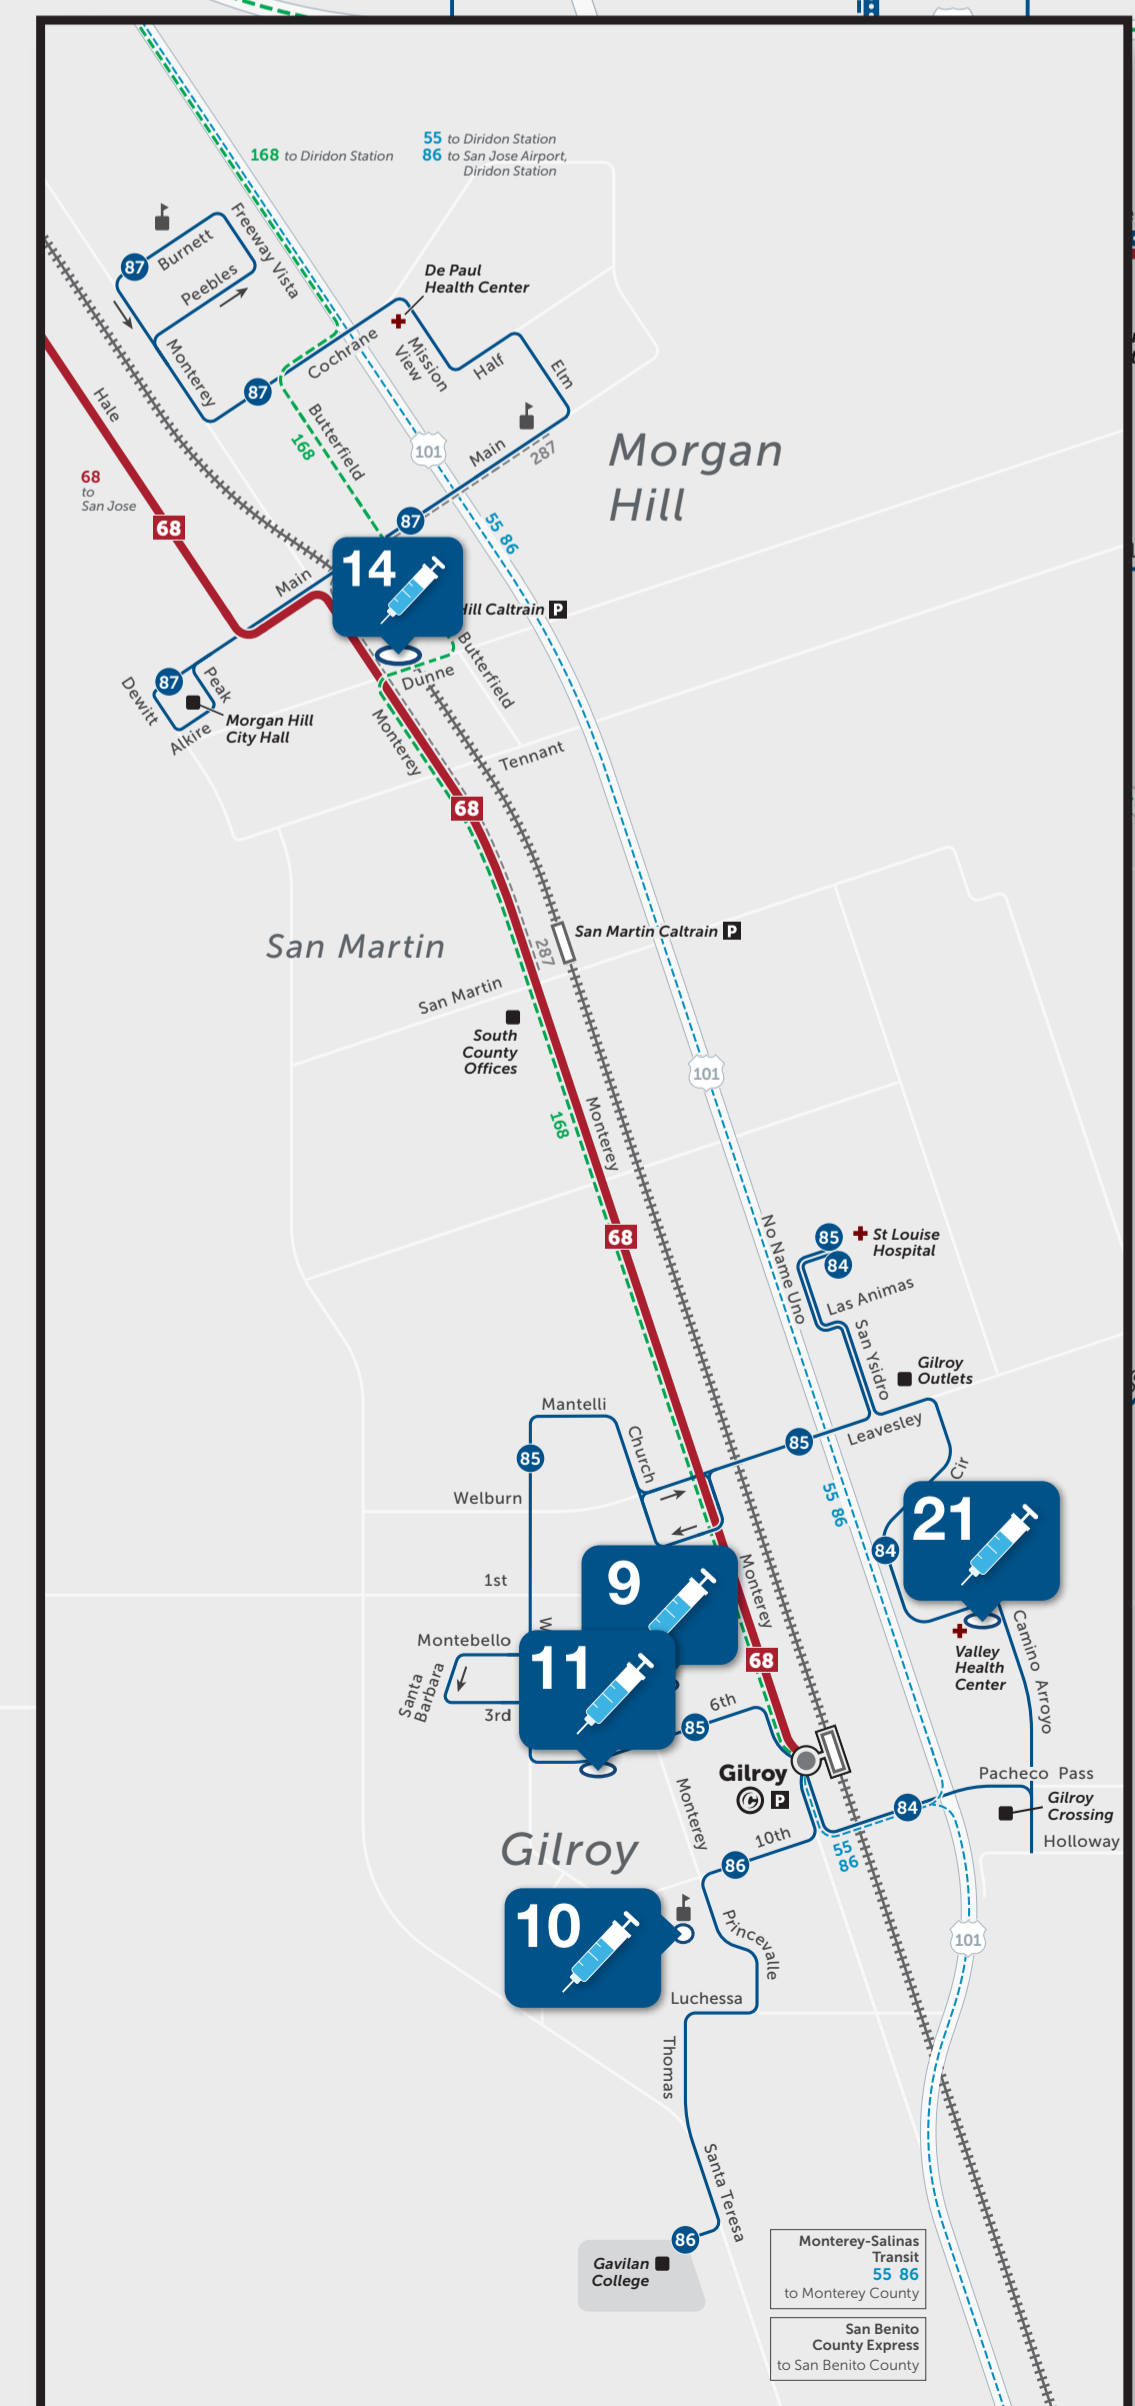

Take VTA to COVID-19 Vaccination Sites

Transit Routes

- 1** AACI - Moorpark
Bus 25, 61
- 2** Bay Area Community Health - Monterey
Bus 42, 68
- 3** Berger Drive Auditorium
Bus 66
- 4** Eastridge Mall
Bus 22, 26, 31, 39, 70, 71, 77, 522
- 5** Emmanuel Baptist Church
Bus 64A/B, 71
- 6** Fairgrounds Expo Hall
Bus 26, 66, 68
- 7** First Street Clinic
Bus 59
- 8** Gardner Alviso Health Center
Bus 59v
- 9** Gardner South County Health Center
Bus 68
- 10** Gilroy High School
Bus 86
- 11** Gilroy Senior Center
Bus 85
- 12** Levi's Stadium
Bus 55, 57, 59 / LR Orange & Green Lines
- 13** Mexican Heritage Plaza
Bus 22, 23, 77, 522
- 14** Morgan Hill Community Center
Bus 68
- 15** Mountain View Community Center
Bus 21, 40
- 16** North East Medical Services (NEMS)
Bus 60, 77
- 17** Ravenswood
Bus 56
- 18** Ravenswood Mountain View
Bus 22, 51
- 19** Story Road Hub
Bus 22, 25, 77
- 20** Valley Health Center - East Valley
Bus 64A/B, 70
- 21** Valley Health Center - Gilroy
Bus 84
- 22** Valley Health Center - Tully
Bus 26
- 23** Valley Specialty Center
Bus 25, 61

Legend

VTA Transit Services

- Light Rail
 - Blue Line Santa Teresa-Baypointe
 - Green Line Winchester-Old Ironsides
 - Orange Line Mountain View-Alum Rock
 - Light Rail Station
 - Transfer Station
- Bus
 - 522 Rapid Bus Limited-stop service at frequent intervals
 - 523 Rapid Bus Limited-stop service
 - 61 Frequent Bus Less frequent part of route
 - 64 Local Bus Less frequent or selected trips only
 - 102 Express Bus Direct commute-hour service
 - School Service Seasonal service oriented to school bell times (open to public)

schematic map not to scale

Monterey-Salinas Transit
55 Division Station - Monterey County
86 Division Station, SJV Airport - Monterey County

to Morgan Hill, Gilroy
(see South County map)

to Morgan Hill, Gilroy
(see South County map)