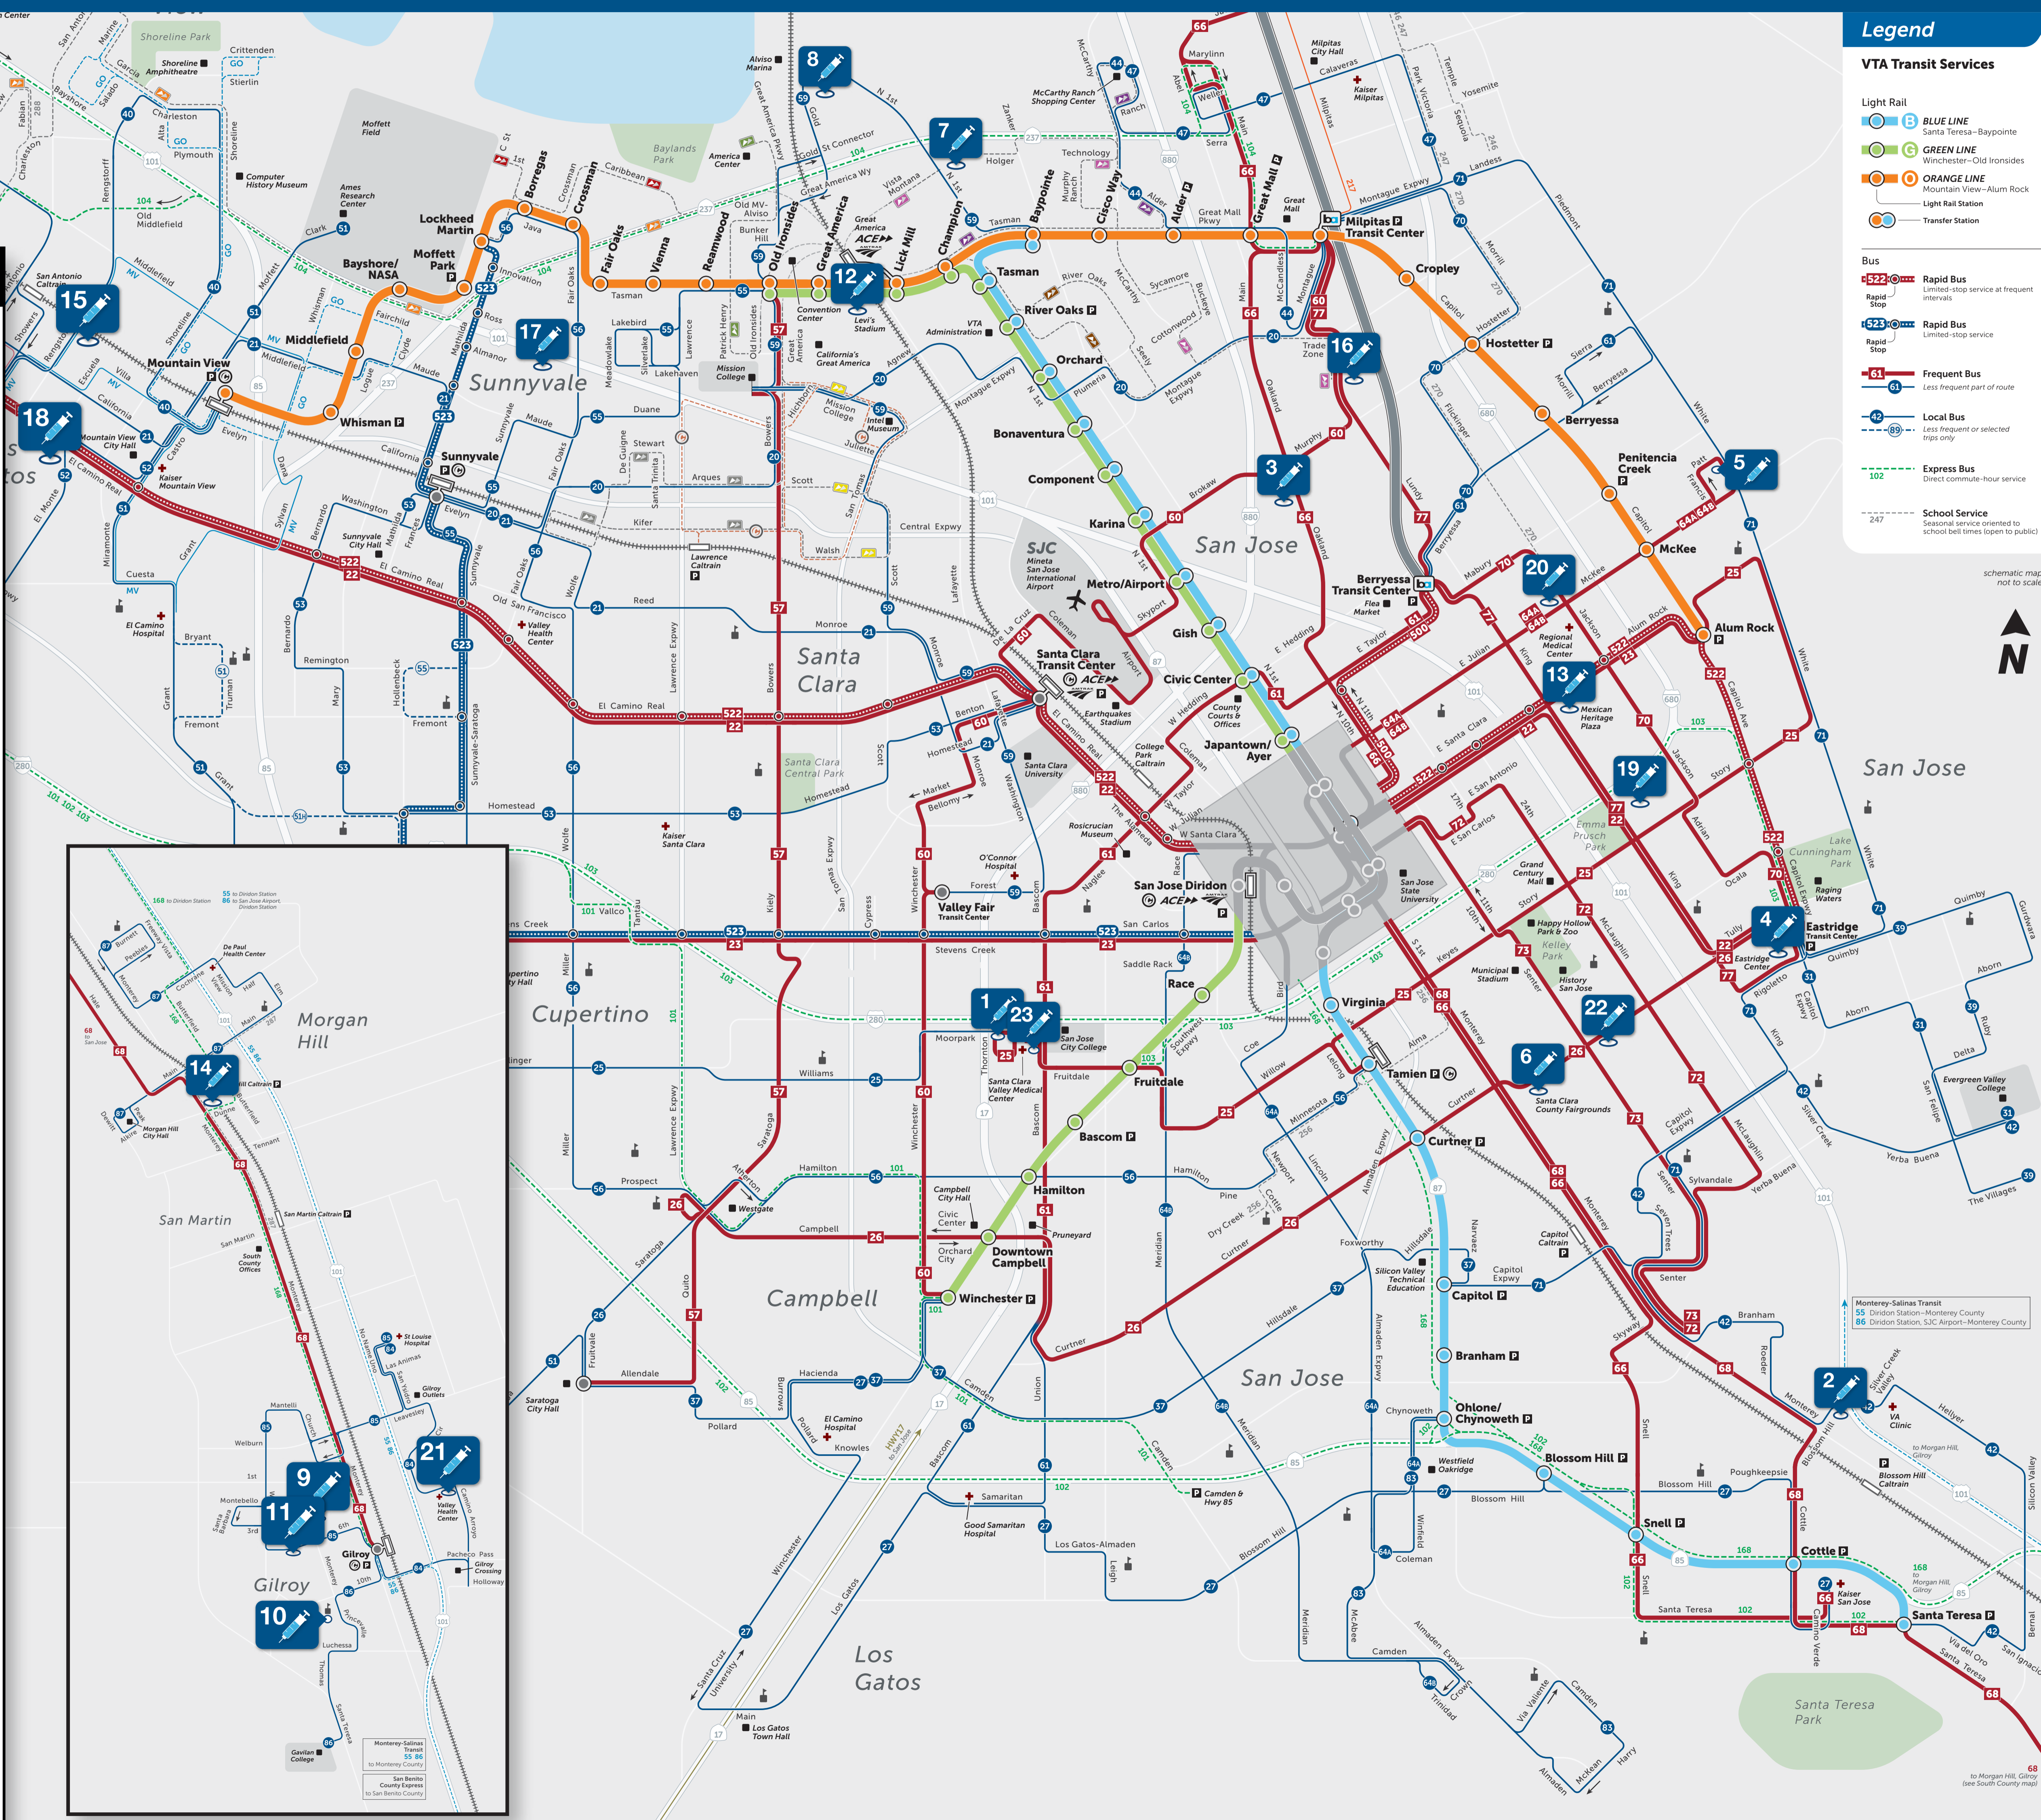

Take VTA to COVID-19 Vaccination Sites

Transit Routes

- 1** AACI - Moorpark
Bus 25, 61
- 2** Bay Area Community Health - Monterey
Bus 42, 68
- 3** Berger Drive Auditorium
Bus 66
- 4** Eastridge Mall
Bus 22, 26, 31, 39, 70, 71, 77, 522
- 5** Emmanuel Baptist Church
Bus 64A/B, 71
- 6** Fairgrounds Expo Hall
Bus 26, 66, 68
- 7** First Street Clinic
Bus 59
- 8** Gardner Alviso Health Center
Bus 59v
- 9** Gardner South County Health Center
Bus 68
- 10** Gilroy High School
Bus 86
- 11** Gilroy Senior Center
Bus 85
- 12** Levi's Stadium
Bus 55, 57, 59 / LR Orange & Green Lines
- 13** Mexican Heritage Plaza
Bus 22, 23, 77, 522
- 14** Morgan Hill Community Center
Bus 68
- 15** Mountain View Community Center
Bus 21, 40
- 16** North East Medical Services (NEMS)
Bus 60, 77
- 17** Ravenswood
Bus 56
- 18** Ravenswood Mountain View
Bus 22, 51
- 19** Story Road Hub
Bus 22, 25, 77
- 20** Valley Health Center - East Valley
Bus 64A/B, 70
- 21** Valley Health Center - Gilroy
Bus 84
- 22** Valley Health Center - Tully
Bus 26
- 23** Valley Specialty Center
Bus 25, 61

Legend

VTA Transit Services

- Light Rail
 - Blue Line Santa Teresa-Baypointe
 - Green Line Winchester-Old Ironsides
 - Orange Line Mountain View-Alum Rock
 - Light Rail Station
 - Transfer Station
- Bus
 - 522 Rapid Bus Limited-stop service at frequent intervals
 - 523 Rapid Bus Limited-stop service
 - 61 Frequent Bus Less frequent part of route
 - 64 Local Bus Less frequent or selected trips only
 - 102 Express Bus Direct commute-hour service
 - School Service Seasonal service oriented to school bell times (open to public)

schematic map not to scale

Monterey-Salinas Transit
55 Division Station - Monterey County
86 Division Station, SJV Airport - Monterey County

to Morgan Hill, Gilroy
(see South County map)

to Morgan Hill, Gilroy
(see South County map)