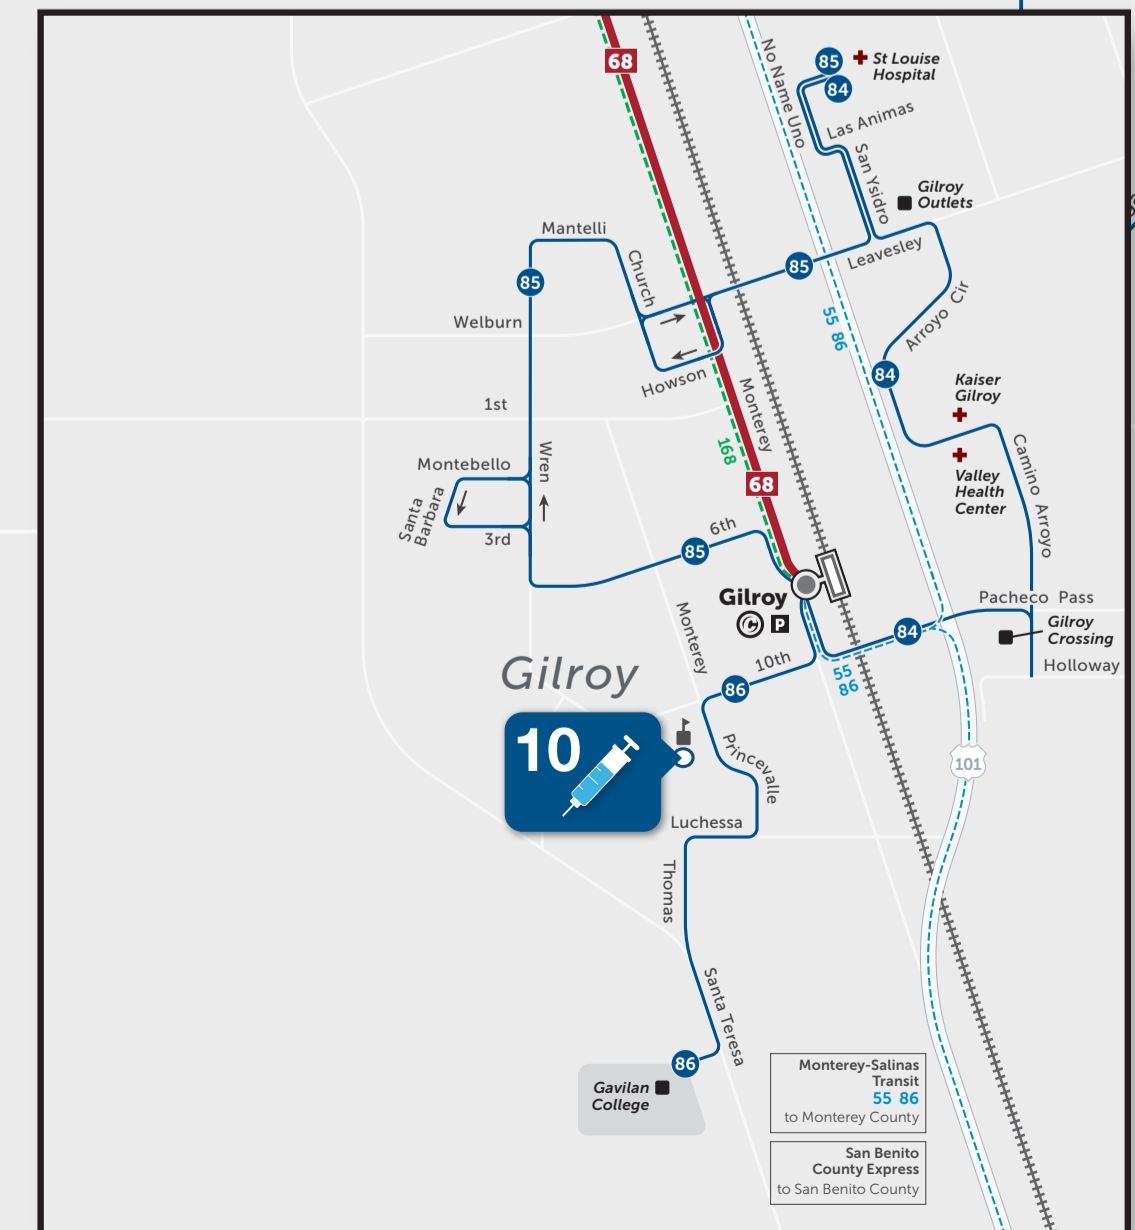

Take VTA to COVID-19 Vaccination Sites

Legend

VTA Transit Services

- **Light Rail**
  - **BLUE LINE** Santa Teresa-Baypointe
  - **GREEN LINE** Winchester-Old Ironsides
  - **ORANGE LINE** Mountain View-Alum Rock
  - Light Rail Station
  - Transfer Station
- **Bus**
  - **522** Rapid Bus Limited-stop service at frequent intervals
  - **523** Rapid Bus Limited-stop service
  - **61** Frequent Bus Less frequent part of route
  - **64** Local Bus Less frequent or selected trips only
  - **102** Express Bus Direct commute-hour service
  - **247** School Service Seasonal service oriented to school bell times (open to public)

Transit Routes

1. **AACI - Moorpark**
   Bus 25, 61
2. **Bay Area Community Health - Monterey**
   Bus 42, 68
3. **Berger Drive Auditorium**
   Bus 66
4. **Eastridge Mall**
   Bus 22, 26, 31, 39, 70, 71, 77, 522
5. **ECH Sunnyvale Clinic**
   Bus 523, 21 / LR Orange Line
6. **Emmanuel Baptist Church**
   Bus 64A/B, 71
7. **Fairgrounds Expo Hall**
   Bus 26, 66, 68
8. **First Street Clinic**
   Bus 59
9. **Gardner Alviso Health Center**
   Bus 59
10. **Gilroy High School**
    Bus 86
11. **Levi's Stadium**
    Bus 55, 57, 59 / LR Orange & Green Lines
12. **Mexican Heritage Plaza**
    Bus 22, 23, 77, 522
13. **Mountain View Community Center**
    Bus 21, 40
14. **North East Medical Services (NEMS)**
    Bus 60, 77
15. **Ravenswood**
    Bus 56
16. **Ravenswood Mountain View**
    Bus 22, 51
17. **Story Road Hub**
    Bus 22, 25, 77
18. **Valley Health Center - East Valley**
    Bus 64A/B, 70
19. **Valley Health Center - Tully**
    Bus 26
20. **Valley Specialty Center**
    Bus 25, 61

schematic map not to scale

to Morgan Hill, Gilroy (see South County map)