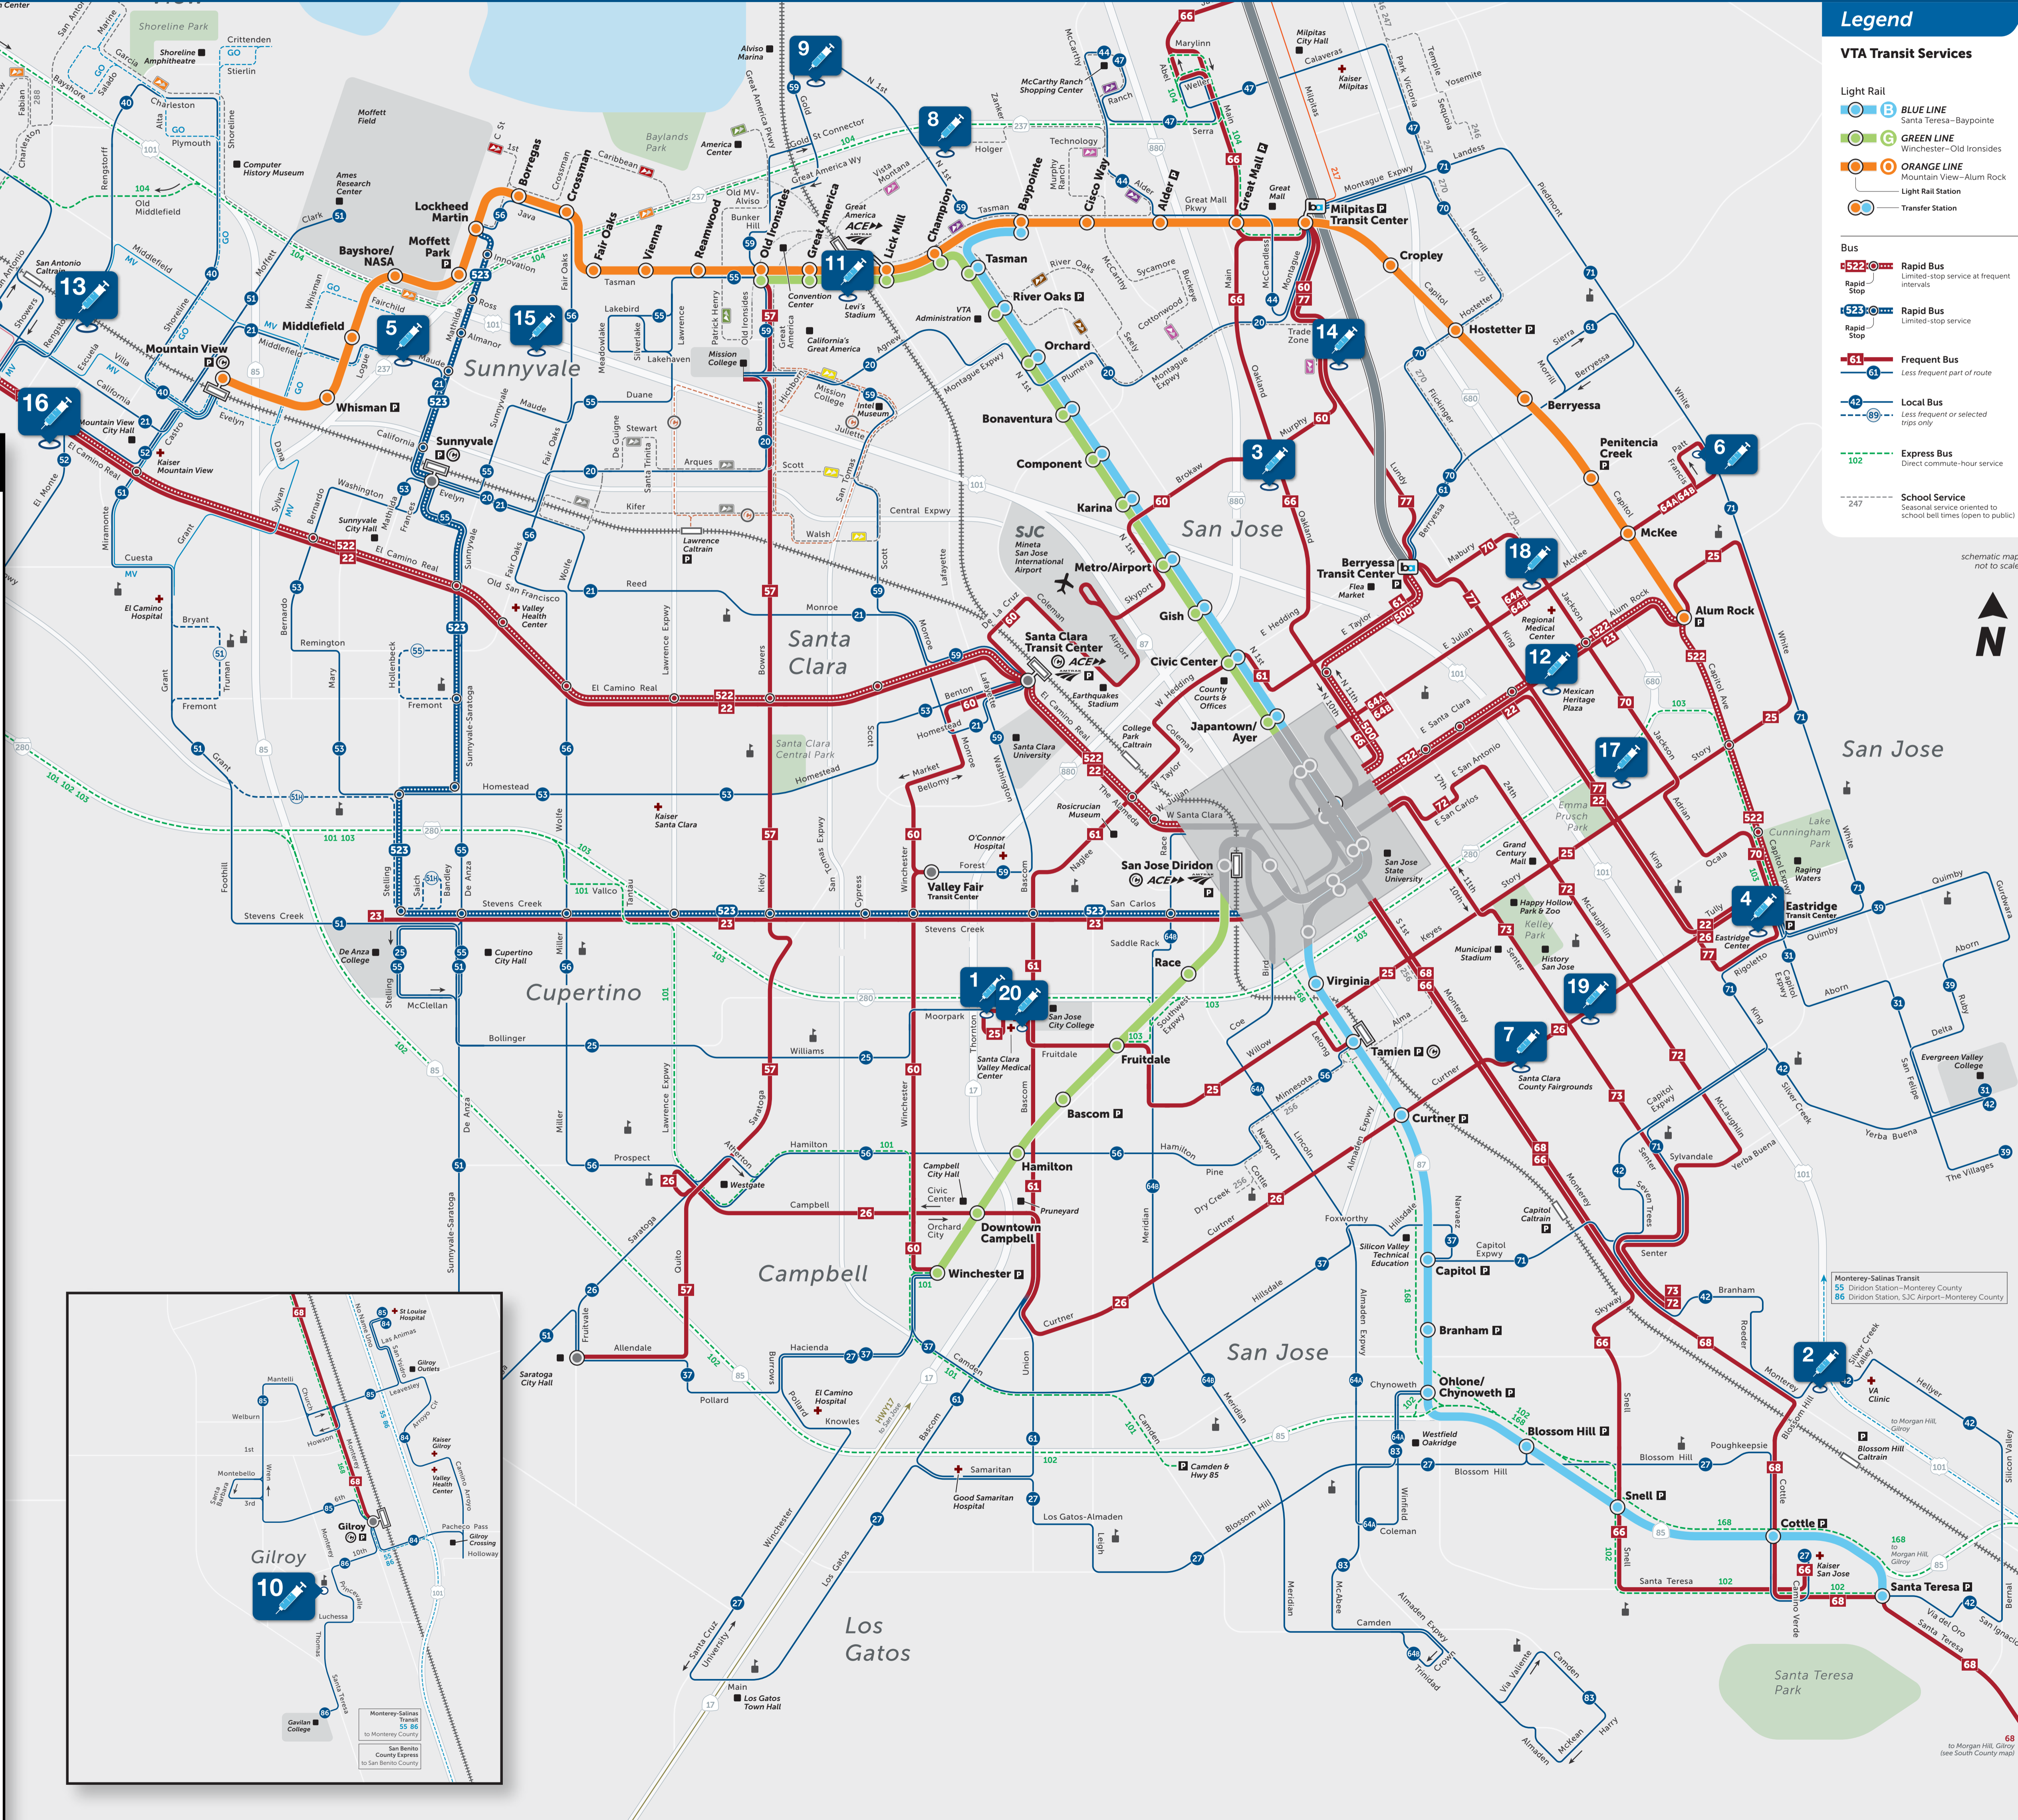

Take VTA to COVID-19 Vaccination Sites

Legend

VTA Transit Services

- **Light Rail**
  - **BLUE LINE** Santa Teresa-Baypointe
  - **GREEN LINE** Winchester-Old Ironsides
  - **ORANGE LINE** Mountain View-Alum Rock
  - Light Rail Station
  - Transfer Station
- **Bus**
  - **522** Rapid Bus Limited-stop service at frequent intervals
  - **523** Rapid Bus Limited-stop service
  - **61** Frequent Bus Less frequent part of route
  - **64** Local Bus Less frequent or selected trips only
  - **102** Express Bus Direct commute-hour service
  - **247** School Service Seasonal service oriented to school bell times (open to public)

Transit Routes

1. **AACI - Moorpark**
   Bus 25, 61
2. **Bay Area Community Health - Monterey**
   Bus 42, 68
3. **Berger Drive Auditorium**
   Bus 66
4. **Eastridge Mall**
   Bus 22, 26, 31, 39, 70, 71, 77, 522
5. **ECH Sunnyvale Clinic**
   Bus 523, 21 / LR Orange Line
6. **Emmanuel Baptist Church**
   Bus 64A/B, 71
7. **Fairgrounds Expo Hall**
   Bus 26, 66, 68
8. **First Street Clinic**
   Bus 59
9. **Gardner Alviso Health Center**
   Bus 59
10. **Gilroy High School**
    Bus 86
11. **Levi's Stadium**
    Bus 55, 57, 59 / LR Orange & Green Lines
12. **Mexican Heritage Plaza**
    Bus 22, 23, 77, 522
13. **Mountain View Community Center**
    Bus 21, 40
14. **North East Medical Services (NEMS)**
    Bus 60, 77
15. **Ravenswood**
    Bus 56
16. **Ravenswood Mountain View**
    Bus 22, 51
17. **Story Road Hub**
    Bus 22, 25, 77
18. **Valley Health Center - East Valley**
    Bus 64A/B, 70
19. **Valley Health Center - Tully**
    Bus 26
20. **Valley Specialty Center**
    Bus 25, 61

schematic map not to scale

to Morgan Hill, Gilroy (see South County map)