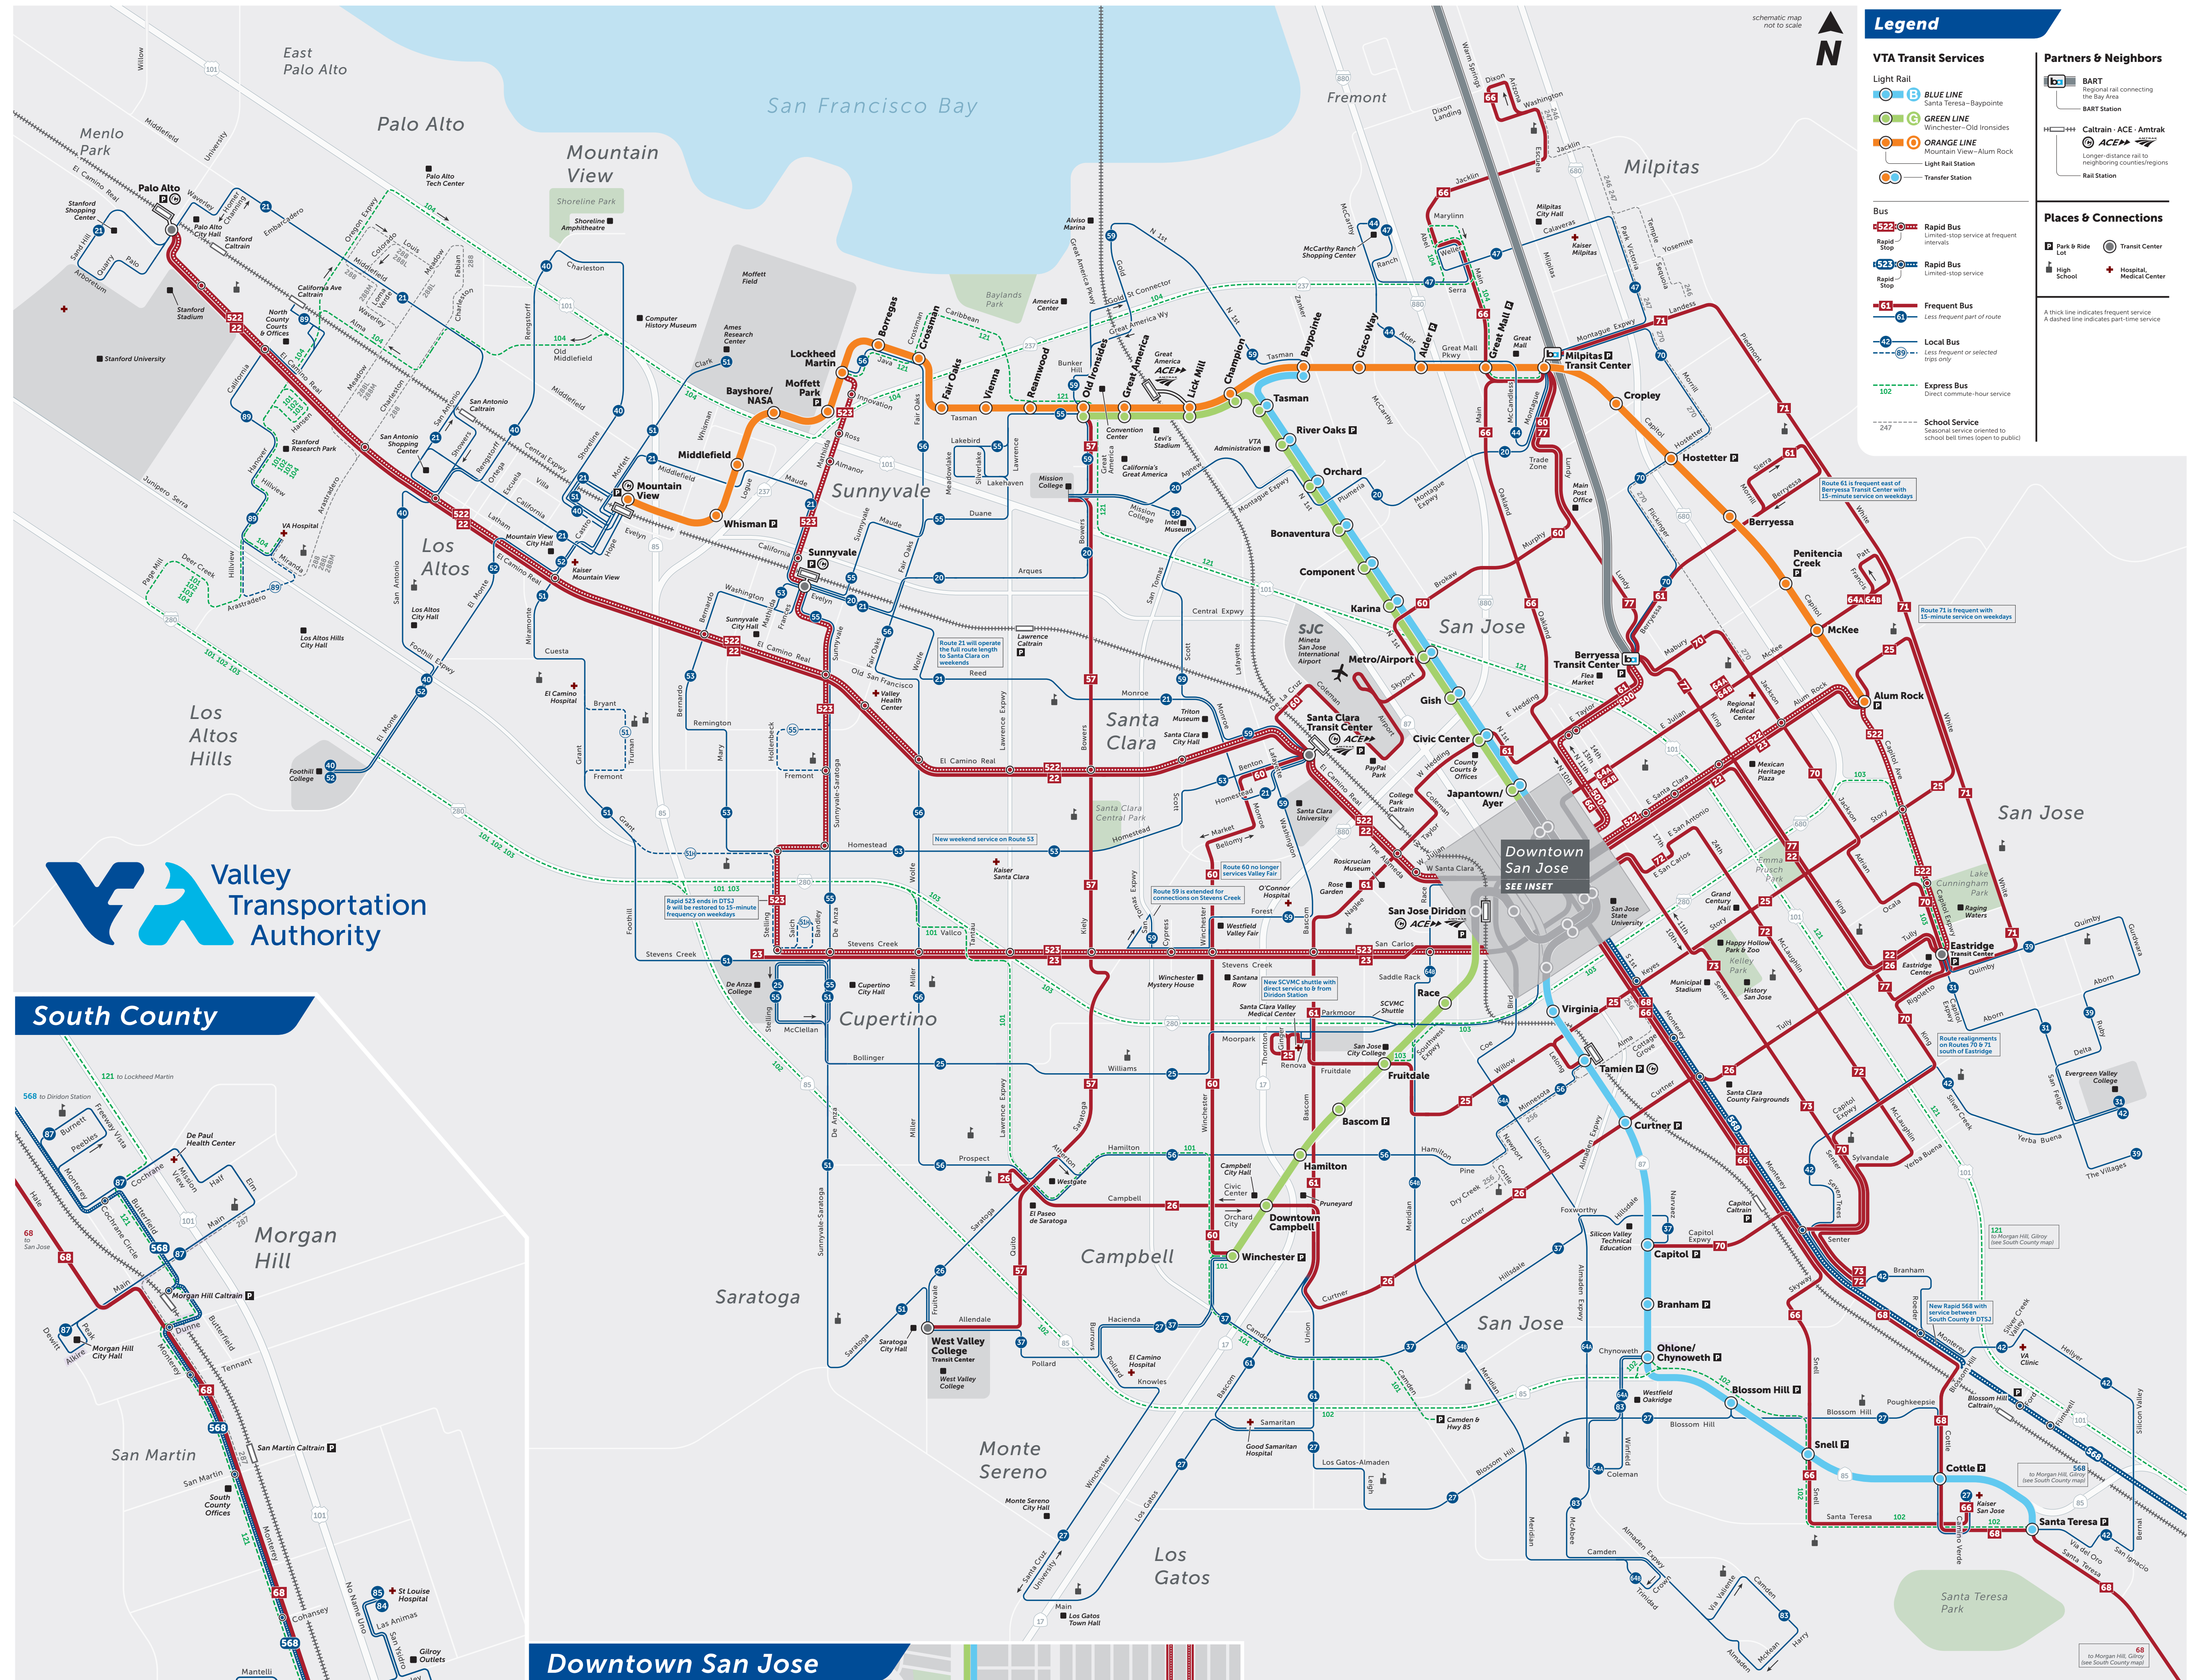

Light Rail	MONDAY-FRIDAY			SATURDAY			SUNDAY/HOLIDAY		
	Hours	FREQUENCY	Commute Mid-Day Night	SAT Hours	FREQUENCY	Day Night	SUN/HOL Hours	FREQUENCY	Day Night
B BLUE LINE Baypointe-Santa Teresa	4:30am-12:30am	15	15 30-45	5:00am-12:30am	20	30-45	5:00am-12:30am	20	30-45
G GREEN LINE Winchester-Old Ironsides	5:00am-12:00mid	15	15 30	6:00am-12:00mid	20	30	6:00am-12:00mid	20	30
O ORANGE LINE Alum Rock-Mountain View	5:00am-12:30am	15	15 30-40	6:00am-12:30am	20	30-45	6:00am-12:30am	20	30

Rapid Bus	MON-FRI			SAT			SUN/HOL		
	Hours	FREQUENCY	Commute Mid-Day Night	SAT Hours	FREQUENCY	Day Night	SUN/HOL Hours	FREQUENCY	Day Night
500 Diridon Station-Berryessa BART	4:30am-2:00am	15	15 15-30	5:30am-2:00am	15	15-30	7:30am-2:00am	15	15-30
522 El Camino-Alum Rock	5:00am-11:00pm	15	15 20	6:00am-11:00pm	15	20	6:00am-10:30pm	15	20
523 Stevens Creek-Sunnyvale	5:30am-11:00pm	15	15 30	6:30am-10:30pm	15	30	7:00am-10:00pm	15	30
568 Gilroy-Diridon Station	5:30am-7:30pm	30	30	5:30am-7:30pm	30	30	5:30am-7:30pm	30	30

Frequent Bus	MON-FRI			SAT			SUN/HOL		
	Hours	FREQUENCY	Commute Mid-Day Night	SAT Hours	FREQUENCY	Day Night	SUN/HOL Hours	FREQUENCY	Day Night
22 El Camino-Alum Rock	24 hours	15	15 15-60	24 hours	15	15-60	24 hours	15	15-60
15 Stevens Creek-Alum Rock	5:00am-1:00am	15	15 15-60	6:00am-1:00am	15	15-60	6:00am-1:00am	15	15-60
25 Story-Willow west of Bascom	5:30am-12:00mid	12	12 20-60	6:00am-12:00mid	15	30-60	6:00am-12:00mid	15	30-60
26 Tully West Valley College	5:30am-12:00mid	15	15 20-60	6:30am-12:00mid	20	20-60	6:30am-11:00pm	20	20-60
57 Bowers-Saratoga	5:30am-11:00pm	15	15 30-60	6:30am-10:30pm	20	45-60	7:30am-9:30pm	30	60
60 Winchester-Brokaw	5:00am-12:00mid	15	15 30	5:00am-12:00mid	20	30	5:00am-12:00mid	20	30
61 Taylor-Bascom south of Bascom & Union	5:30am-12:00mid	15	15 30	6:30am-12:00mid	20	20	6:30am-11:00pm	20	20
64A McKee-Lincoln	5:30am-12:00mid	30	30 30-60	6:30am-12:00mid	30	30-60	7:00am-11:00pm	30	30-60
64B McKee-Meridian	6:00am-9:00pm	30	30 60	8:00am-6:30pm	60	60	9:00am-5:30pm	60	60
66 Oakland-Monterey-Snell	5:00am-12:00mid	15	15 20-60	6:00am-12:00mid	20	20-60	6:00am-12:00mid	20	30-60
70 Monterey	4:30am-12:30am	15	15 30-60	5:30am-12:30am	20	20-60	5:30am-12:30am	20	20-60
70 Jackson north of Berryessa BART Station	5:30am-12:00mid	15	15 30-60	6:30am-12:00mid	20	30	6:30am-11:00pm	20	30
71 Piedmont-White	5:30am-12:00mid	15	15 15-60	6:30am-12:00mid	20	20-60	7:00am-11:00pm	30	60
72 McLaughlin	5:30am-12:00mid	15	15 30-60	6:30am-12:00mid	20	20-60	6:30am-11:00pm	30	30-60
73 Senter	5:30am-12:00mid	15	15 30-60	6:30am-12:00mid	20	20-60	6:30am-11:00pm	30	30-60
77 King-Lundy	5:30am-12:00mid	15	15 30-60	6:30am-12:00mid	20	30-60	6:30am-11:00pm	30	30-60

Local Bus	MON-FRI			SAT			SUN/HOL		
	Hours	FREQUENCY	Commute Mid-Day Night	SAT Hours	FREQUENCY	Day Night	SUN/HOL Hours	FREQUENCY	Day Night
20 Sunnyvale-Milpitas	6:00am-9:30pm	15	30 30-60	6:00am-9:30pm	30	60	8:00am-9:00pm	45	60
21 Middlefield	6:00am-9:30pm	30	30 60	8:00am-9:00pm	45	60	8:30am-8:00pm	60	60
27 Blossom Hill-Los Gatos	5:30am-10:00pm	30	30 60	7:00am-9:00pm	40	40-60	8:00am-7:30pm	60	60
31 Evergreen College	6:30am-10:00pm	30	30 60	8:30am-6:30pm	60	60	9:00am-6:00pm	60	60
37 Hillisdale-Hacienda-Pollard	6:30am-6:30pm	60	60	6:30am-6:30pm	60	60	6:30am-6:30pm	60	60
39 Quimby-San Felipe	6:30am-8:30pm	60	60 60	9:00am-6:00pm	60	60	9:00am-6:00pm	60	60
40 Foothill College-North Bayshore	6:30am-10:00pm	30	30 30-50	8:00am-7:00pm	35	35	9:00am-6:00pm	45	45
42 Capitol-Evergreen	6:00am-6:30pm	45	45	6:00am-6:30pm	45	45	6:00am-6:30pm	45	45
44 McCarthy	6:00am-9:00pm	30	30 30	8:00am-8:00pm	40	40	8:00am-7:00pm	60	60
47 Calaveras	6:00am-9:00pm	30	30 30	8:00am-8:00pm	40	40	8:00am-7:00pm	60	60
51 Grant-Moffett	6:30am-7:30pm	60	60	6:30am-7:30pm	60	60	6:30am-7:30pm	60	60
51H via Homestead	commute hours	60	60	commute hours	60	60	commute hours	60	60
52 Foothill College-Mountain View	7:00am-9:00pm	30	30 30-60	7:00am-9:00pm	30	30-60	7:00am-9:00pm	30	30-60
53 Homestead-Sunnyvale	6:30am-8:00pm	30	30 60	9:00am-6:00pm	60	60	9:00am-6:00pm	60	60
55 Sunnyvale-Saratoga	5:30am-10:00pm	30	30 60	7:30am-9:00pm	30	60	8:00am-8:00pm	30	60
56 Wolfe-Hamilton	5:30am-10:00pm	30	30 30-60	7:00am-10:00pm	30	60	8:00am-9:00pm	30	60
59 Monroe-Alviso	6:00am-10:00pm	30	30 45-60	8:00am-8:00pm	40	50	8:30am-6:30pm	40	40

PROPOSED 2023 TRANSIT SERVICE PLAN

vta.org/2023serviceplan

Visit our website for more information and provide your comments to help VTA get back to 100% for 2023!

Your opinion matters! Scan the QR code & take our survey!