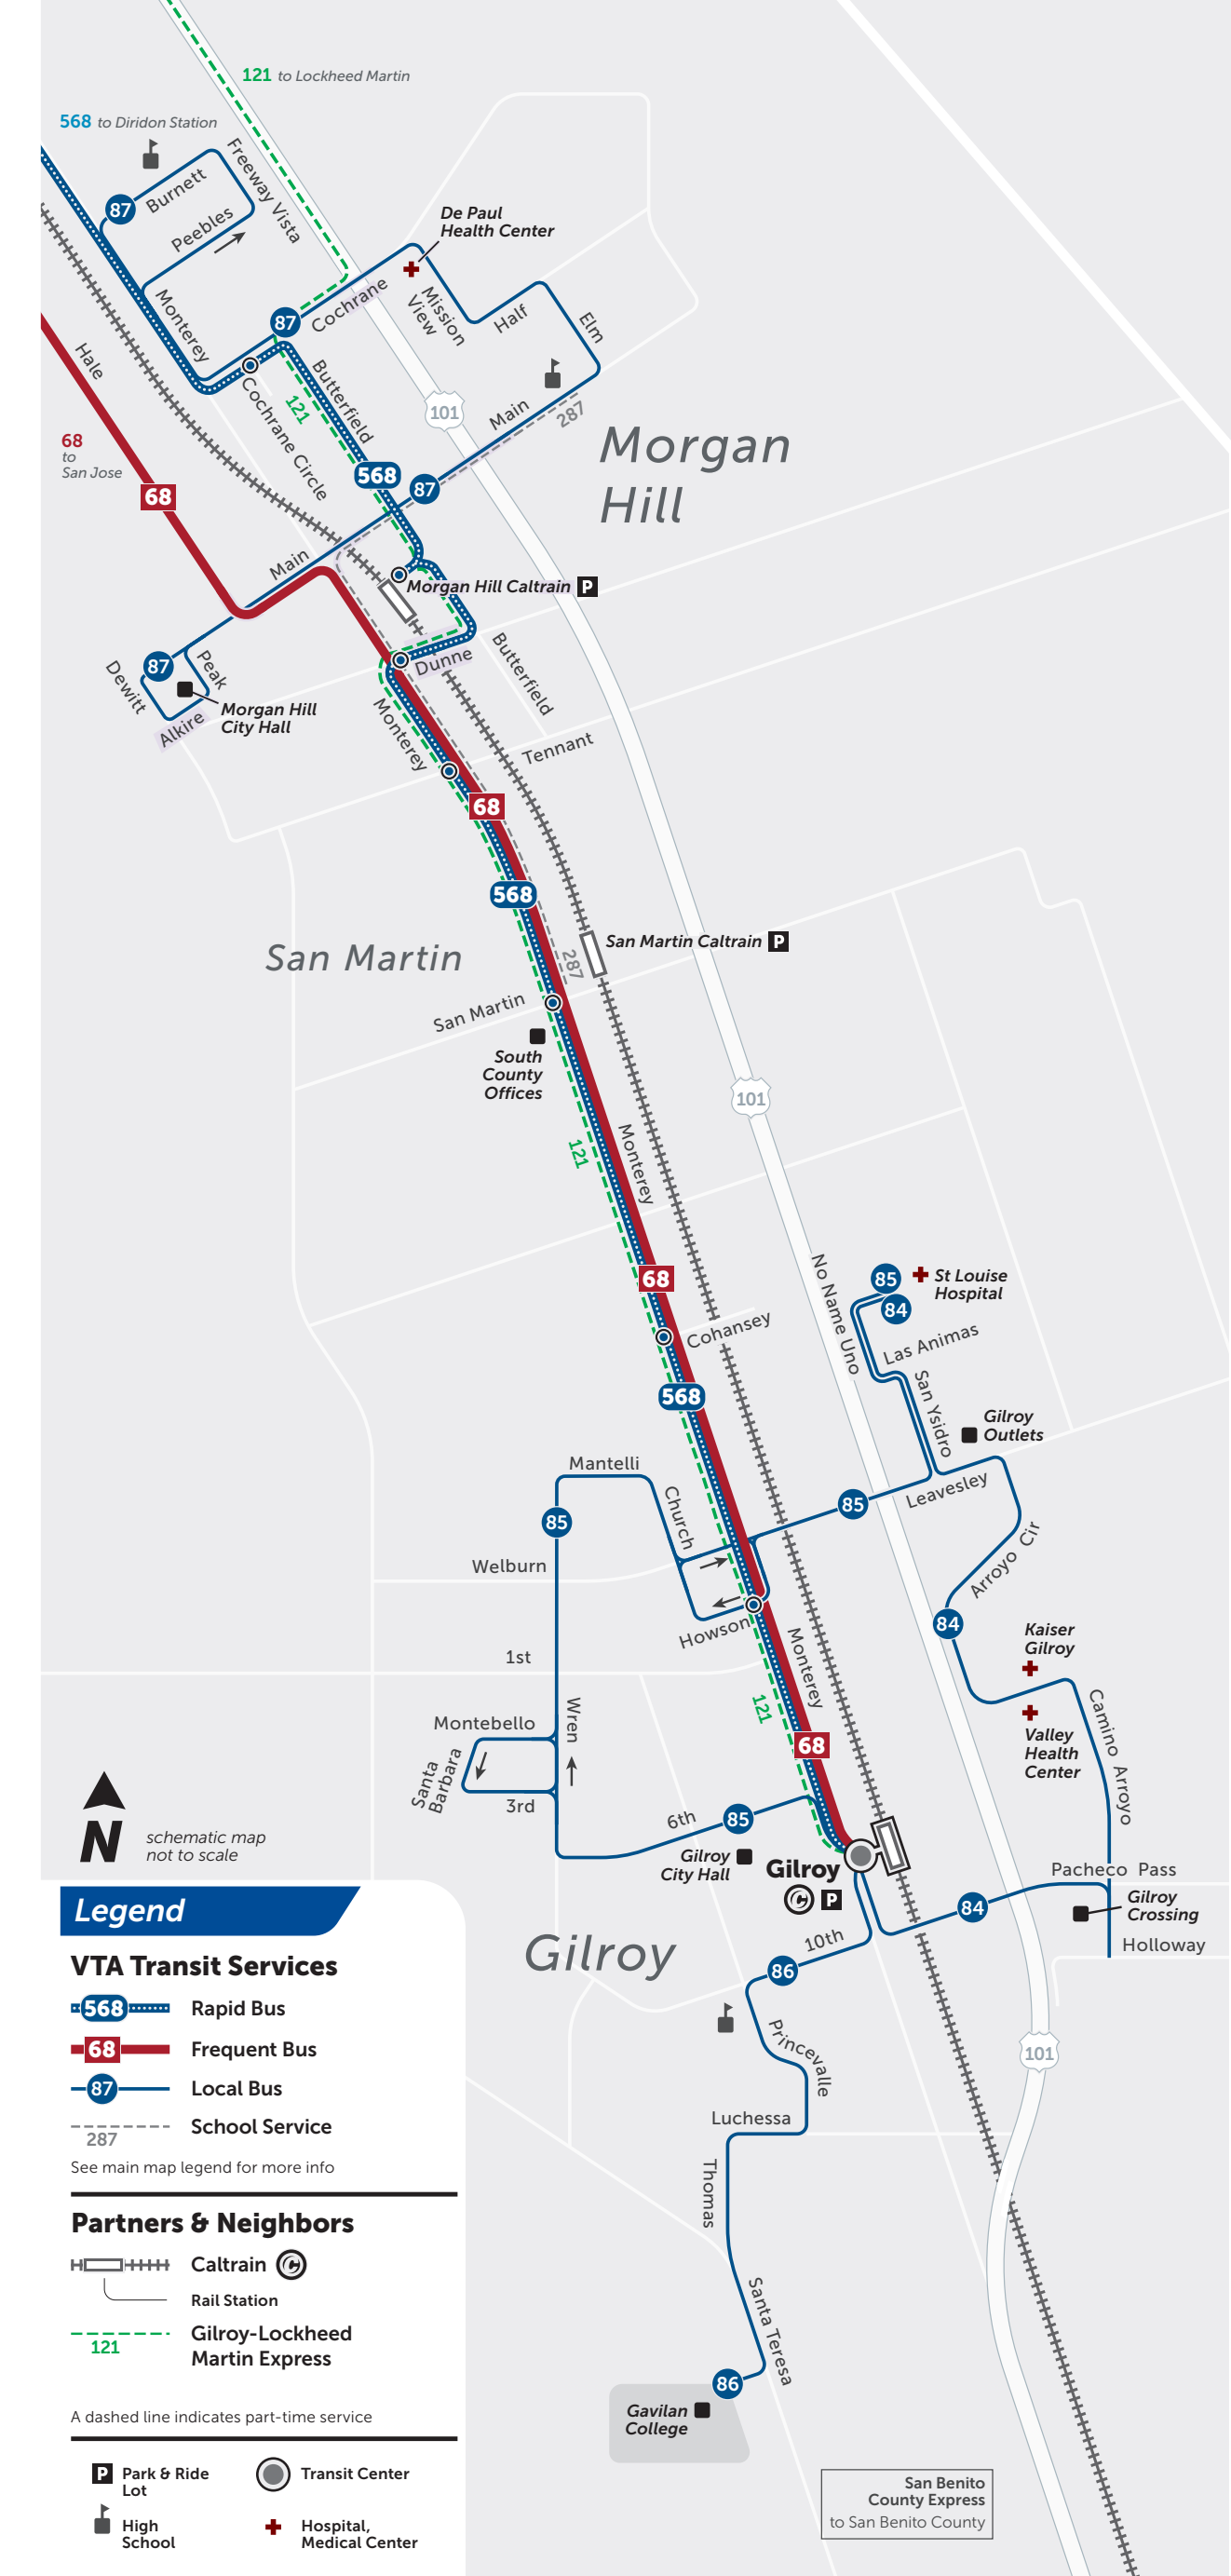

Express Bus	MON-FRI	FREQUENCY	School-Oriented Routes
101 Camden & Hwy 85-Palo Alto	commute hours	2 trips in each direction	Routes 246, 247, 256, 270, 287 and 288 provide school-oriented trips in various parts of the VTA service area. School routes are open to the public and subject to adjustment or cancellation based on school calendars.
102 Santa Teresa-Palo Alto	commute hours	5 trips in each direction	
103 Eastridge-Palo Alto	commute hours	3 trips in each direction	
104 Milpitas BART-Palo Alto	commute hours	2 trips in each direction	
121 Gilroy-Lockheed Martin	commute hours	3 trips in each direction	

South County

Downtown San Jose

PROPOSED 2023 TRANSIT SERVICE PLAN

vta.org/2023serviceplan

Visit our website for more information and provide your comments to help VTA get back to 100% for 2023!

Your opinion matters! Scan the QR code & take our survey!

Legend

VTA Transit Services

- Light Rail: BLUE LINE (Baypointe-Baypointe), GREEN LINE (Winchester-Old Ironsides), ORANGE LINE (Mountain View-Alum Rock)
- Rapid Bus: 500, 522, 523, 568
- Frequent Bus: 22, 13, 25, 26, 57, 60, 61, 64A, 64B, 66, 70, 70, 71, 72, 73, 77
- Local Bus: 20, 21, 27, 31, 37, 39, 40, 42, 44, 47, 51, 51H, 52, 53, 55, 56, 59, 83, 84, 85, 86, 87, 89
- School Service: 101, 102, 103, 104, 121