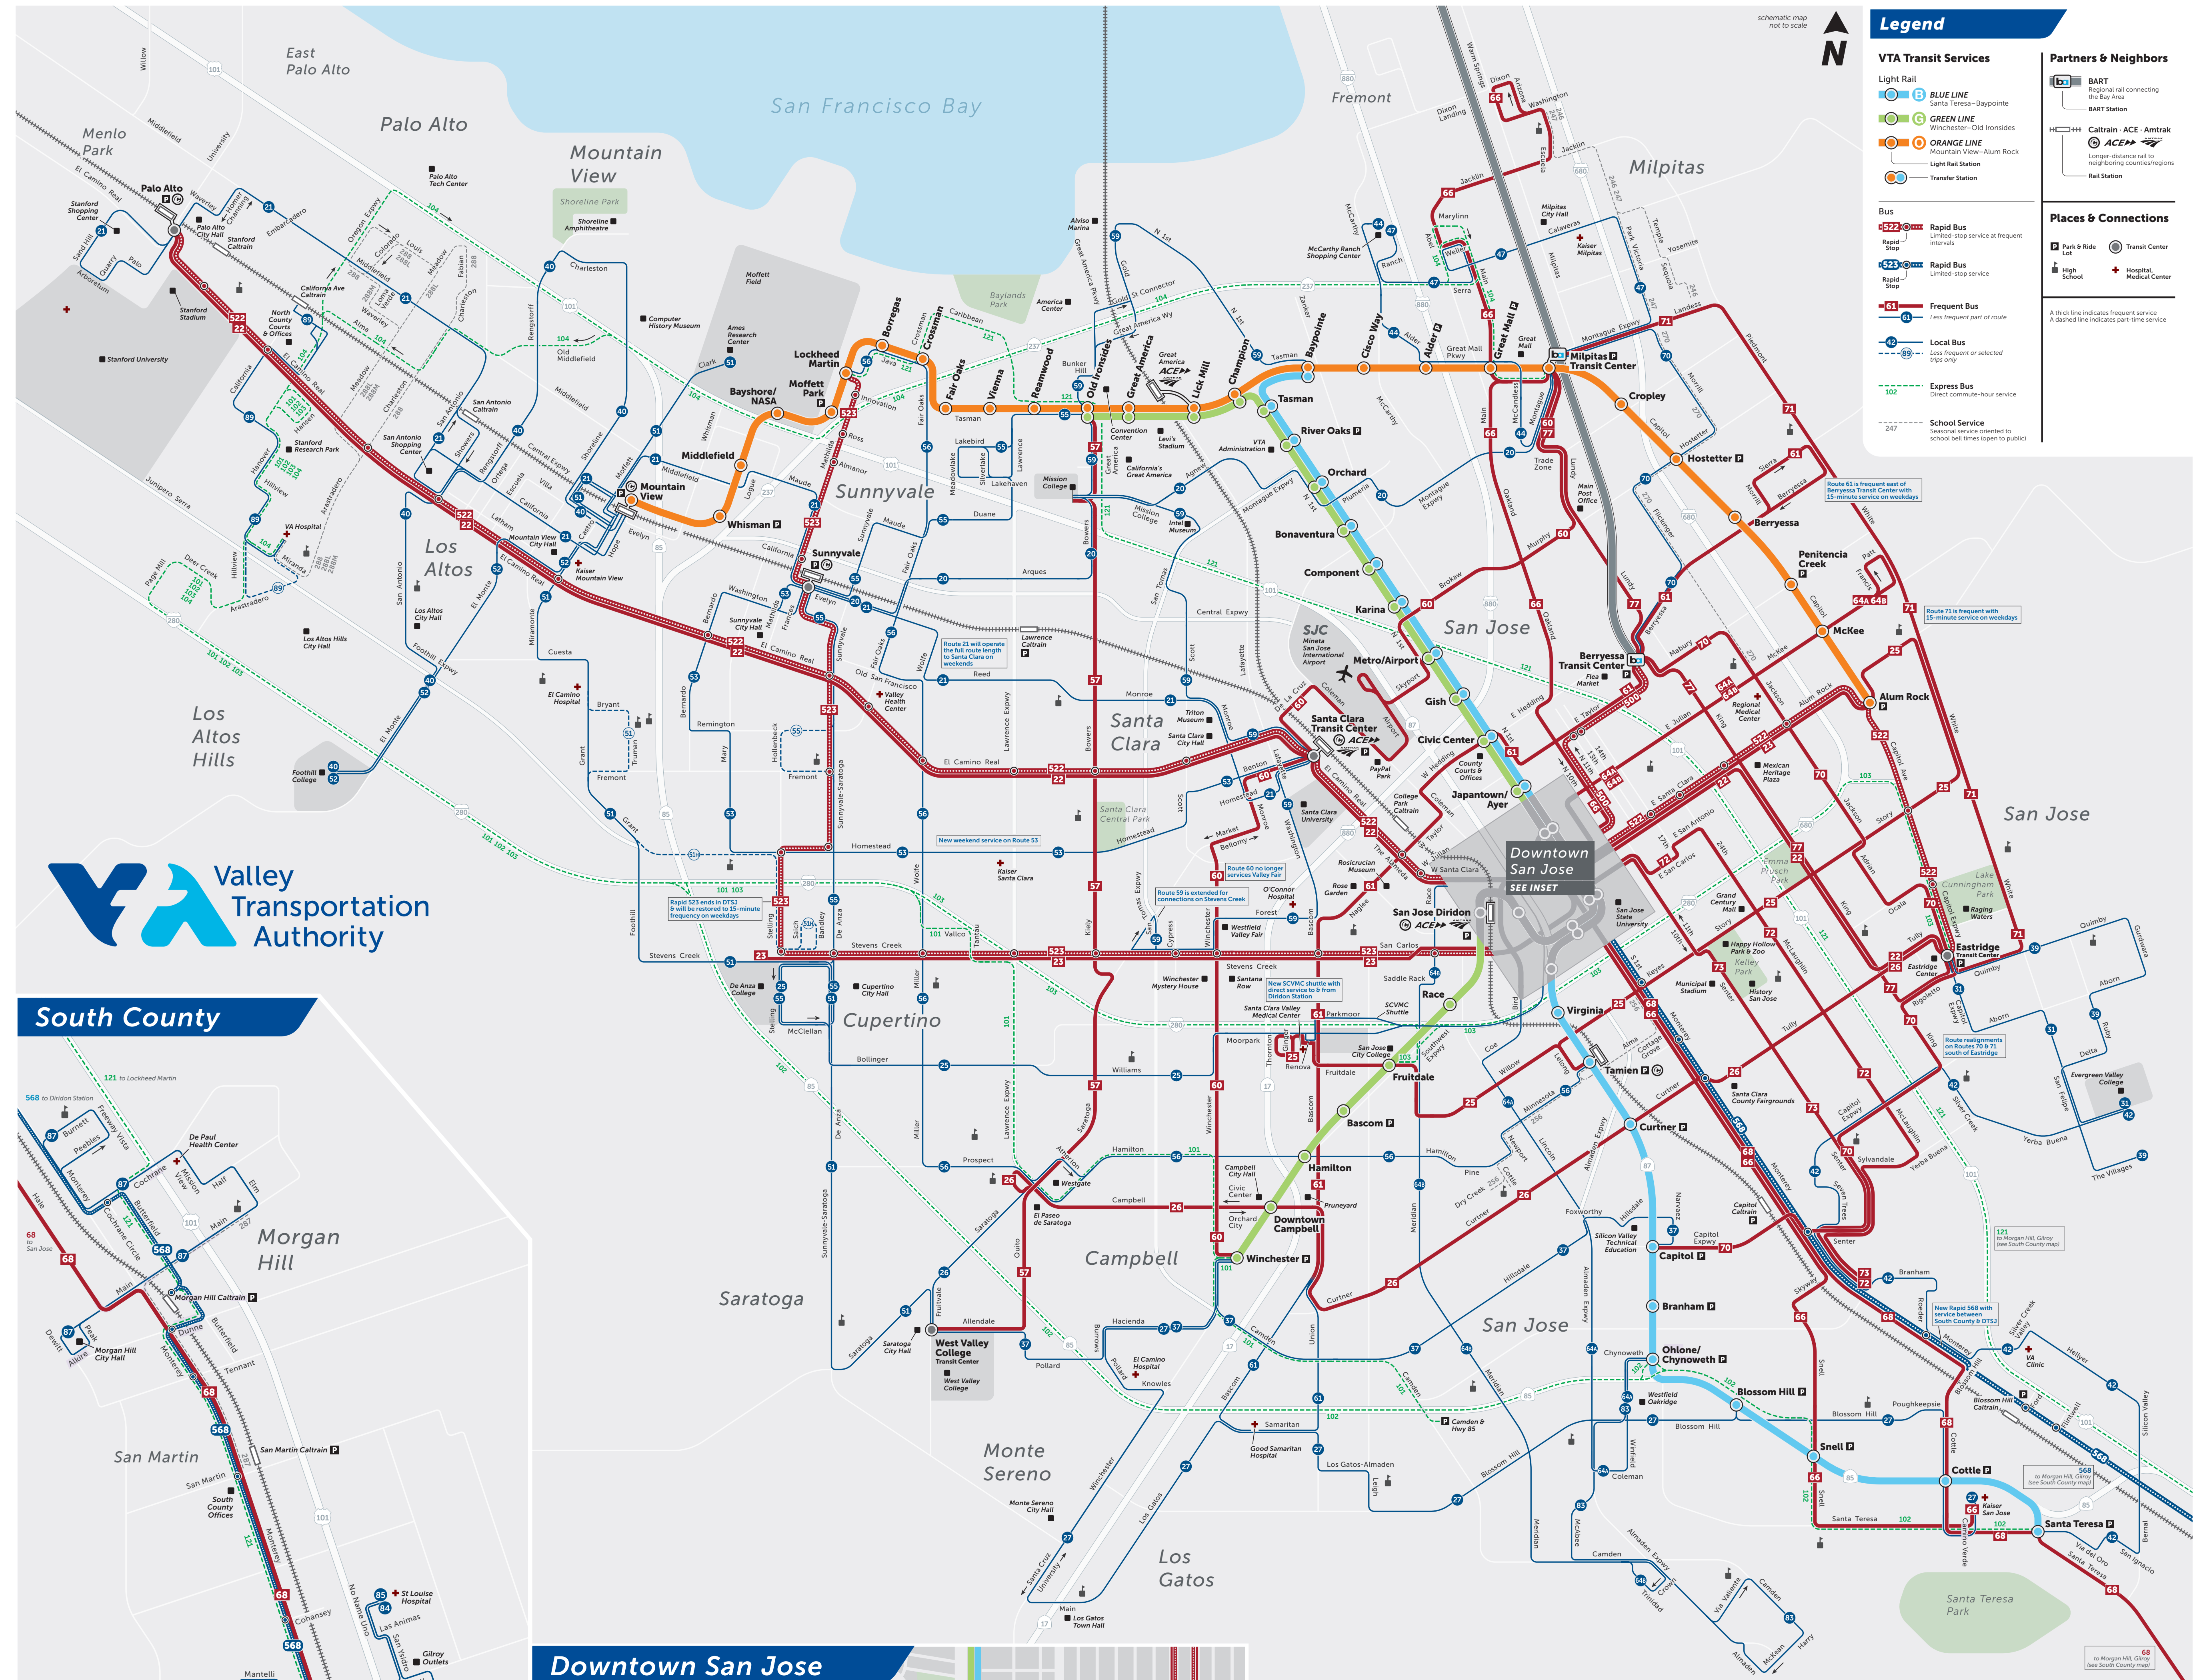

Express Bus	MON-FRI	FREQUENCY	School-Oriented Routes
101 Camden & Hwy 85-Palo Alto	commute hours	2 trips in each direction	Routes 246, 247, 256, 270, 287 and 288 provide school-oriented trips in various parts of the VTA service area. School routes are open to the public and subject to adjustment or cancellation based on school calendars.
102 Santa Teresa-Palo Alto	commute hours	5 trips in each direction	
103 Eastridge-Palo Alto	commute hours	3 trips in each direction	
104 Milpitas BART-Palo Alto	commute hours	2 trips in each direction	
121 Gilroy-Lockheed Martin	commute hours	3 trips in each direction	

South County

Downtown San Jose

PROPOSED 2023 TRANSIT SERVICE PLAN

vta.org/2023serviceplan

Visit our website for more information and provide your comments to help VTA get back to 100% for 2023!

Your opinion matters! Scan the QR code & take our survey!

Legend

VTA Transit Services

- Light Rail: BLUE LINE (Baypointe-Baypointe), GREEN LINE (Winchester-Old Ironsides), ORANGE LINE (Mountain View-Alum Rock)
- Rapid Bus: 500, 522, 523, 568
- Frequent Bus: 22, 13, 25, 26, 57, 60, 61, 64A, 64B, 66, 70, 70, 71, 72, 73, 77
- Local Bus: 20, 21, 27, 31, 37, 39, 40, 42, 44, 47, 51, 51H, 52, 53, 55, 56, 59, 83, 84, 85, 86, 87, 89
- School Service: 101, 102, 103, 104, 121