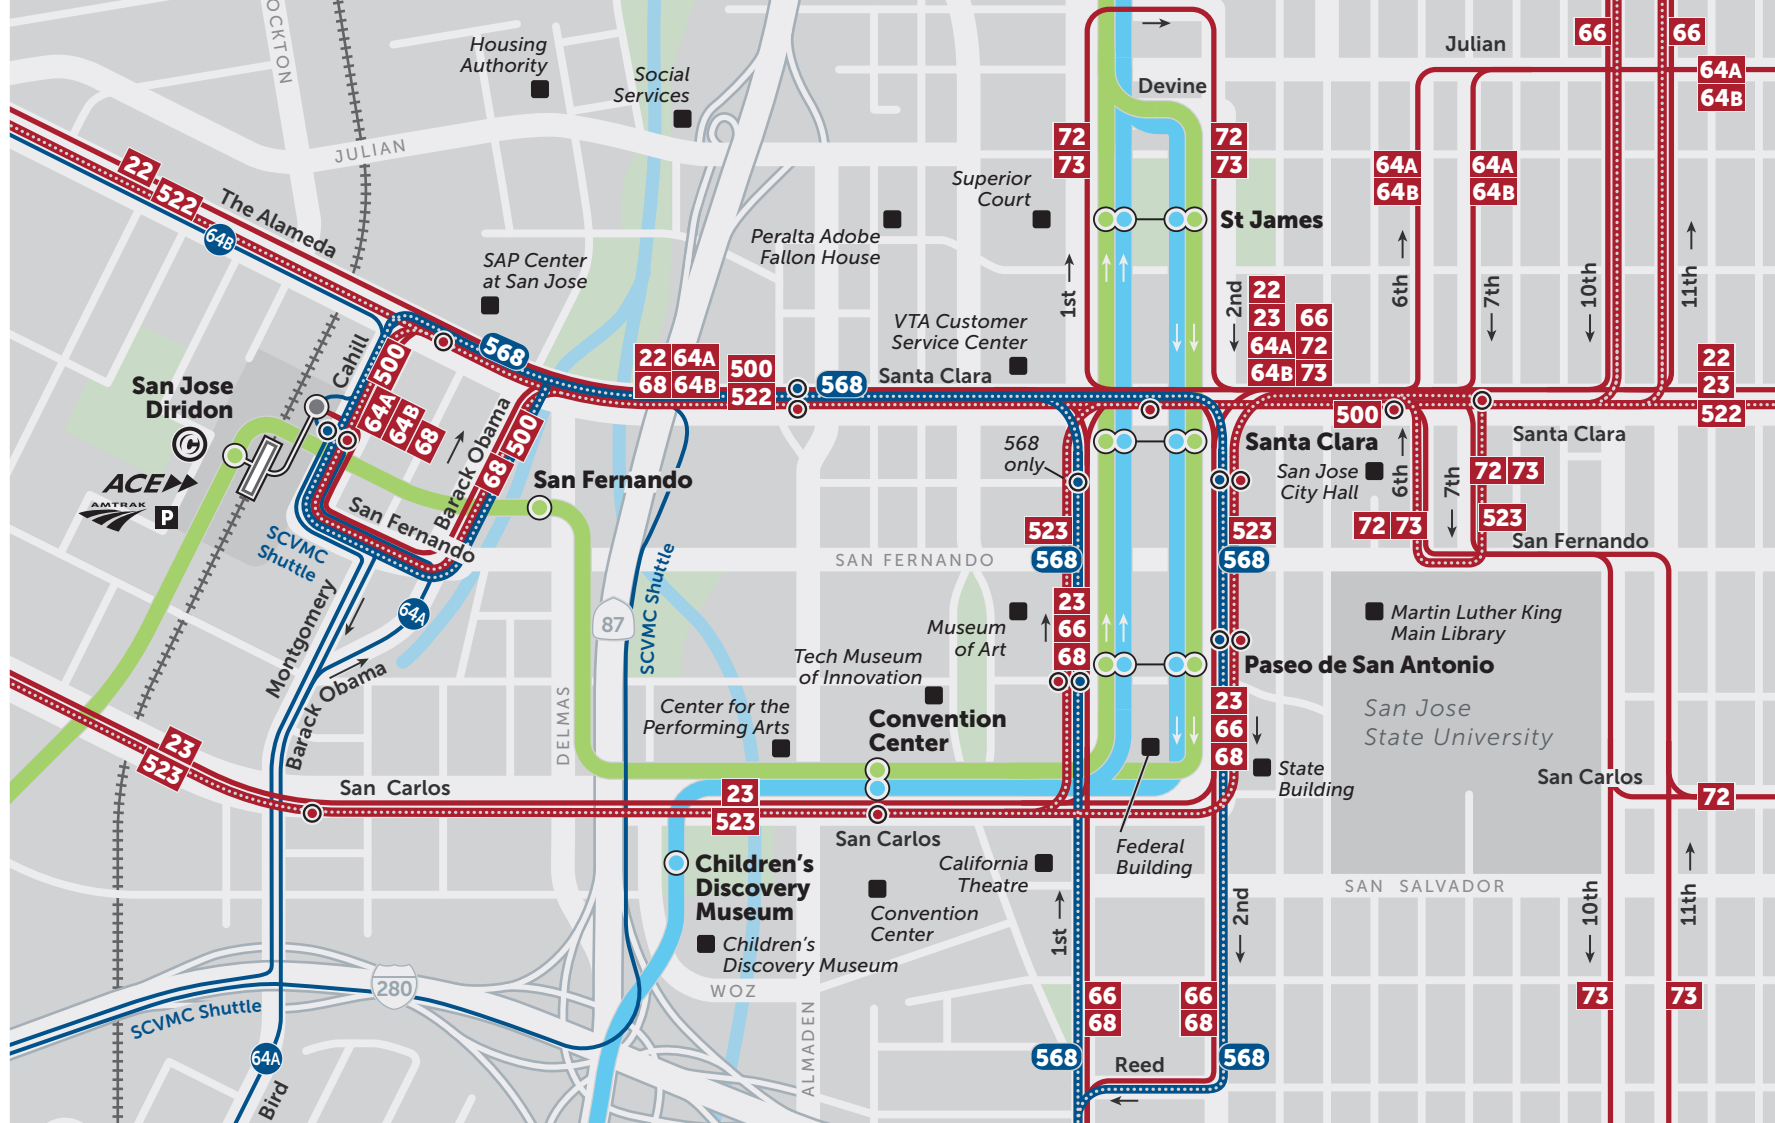

Downtown San Jose

PROPOSED 2023 TRANSIT SERVICE PLAN

vta.org/2023serviceplan

Visit our website for more information and provide your comments to help VTA get back to 100% for 2023!

Your opinion matters! Scan the QR code & take our survey!

Legend

VTA Transit Services

- Light Rail: BLUE LINE (Baypointe-Baypointe), GREEN LINE (Winchester-Old Ironsides), ORANGE LINE (Mountain View-Alum Rock)
- Rapid Bus: 500, 522, 523, 568
- Frequent Bus: 22, 13, 25, 26, 57, 60, 61, 64A, 64B, 66, 70, 70, 71, 72, 73, 77
- Local Bus: 20, 21, 27, 31, 37, 39, 40, 42, 44, 47, 51, 51H, 52, 53, 55, 56, 59, 83, 84, 85, 86, 87, 89
- School Service: 101, 102, 103, 104, 121

Partners & Neighbors

- BART
- Caltrain
- ACEA

Places & Connections

- Transit Center
- High School
- Hospital/Medical Center