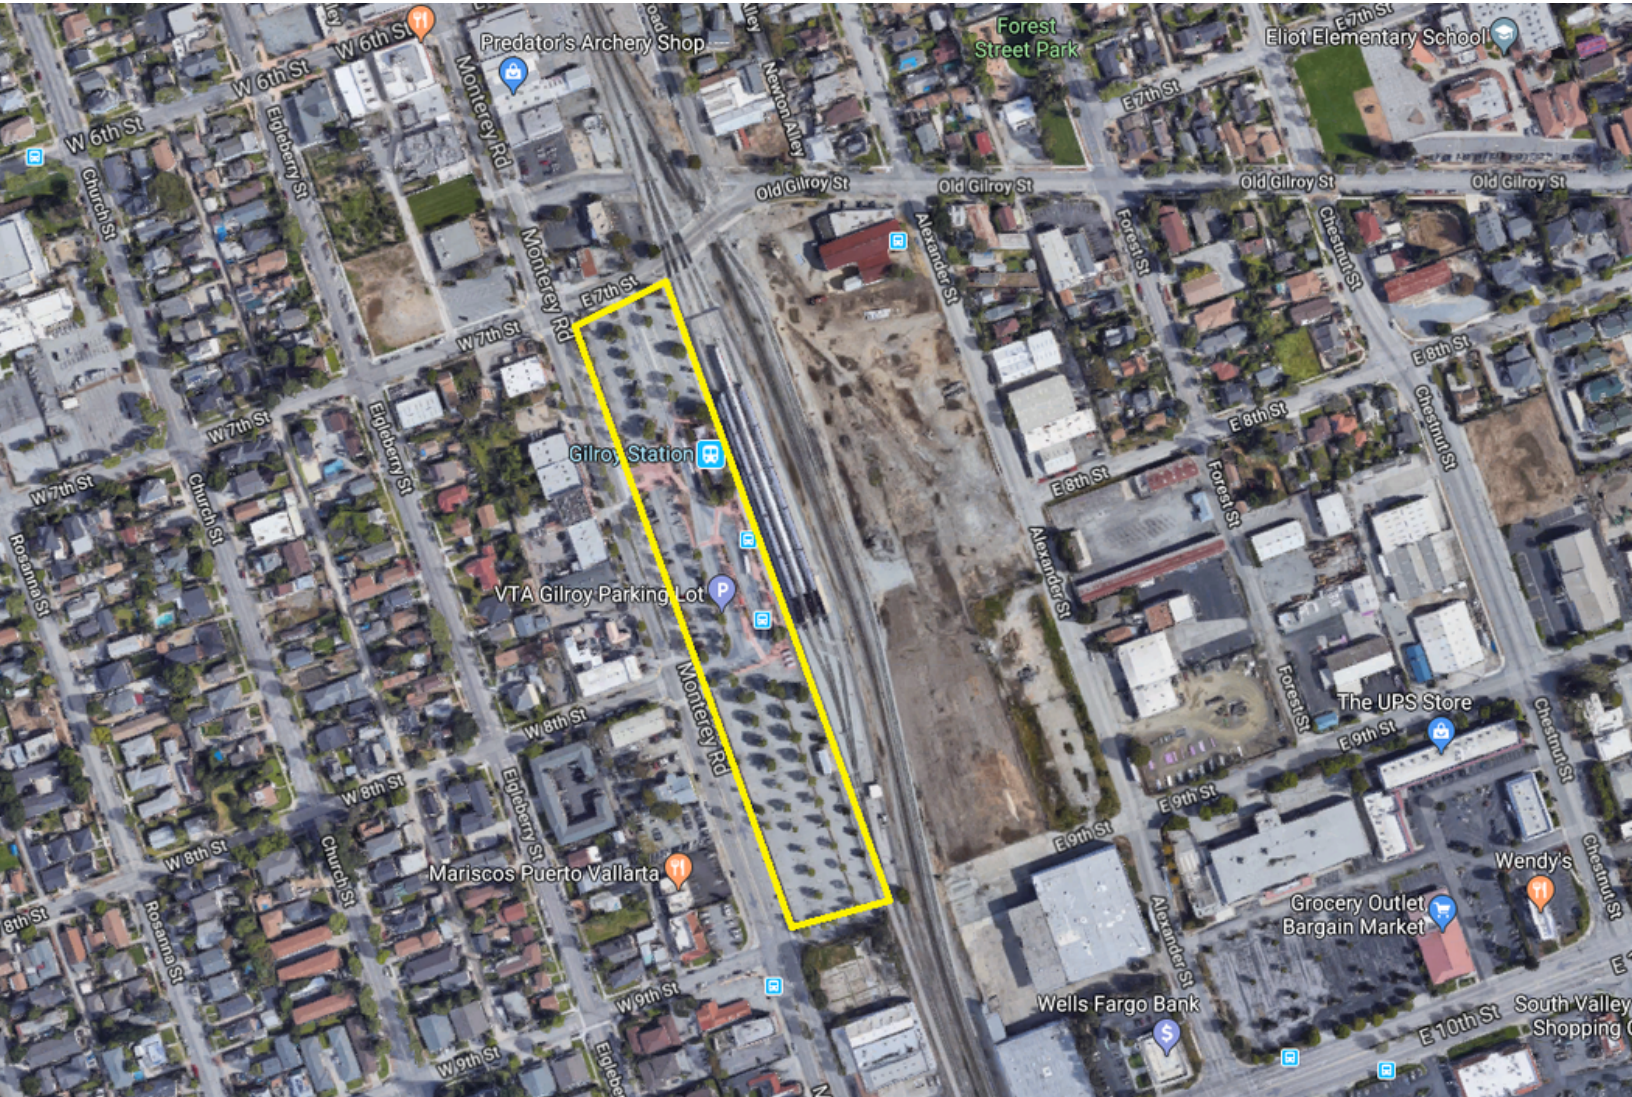

# GILROY TRANSIT CENTER

Monterey Highway @ 7th Street, Gilroy, CA 95020

## SITE DETAILS

**APN:** 841-13-001, 017-020

**Acreage:** 7.8

**Title:** VTA

**Transit:** Caltrain, Bus, Future HSR

**Current Use:** Park & Ride Lot

**Zoning:** Downtown Specific

**Plan Historic District**