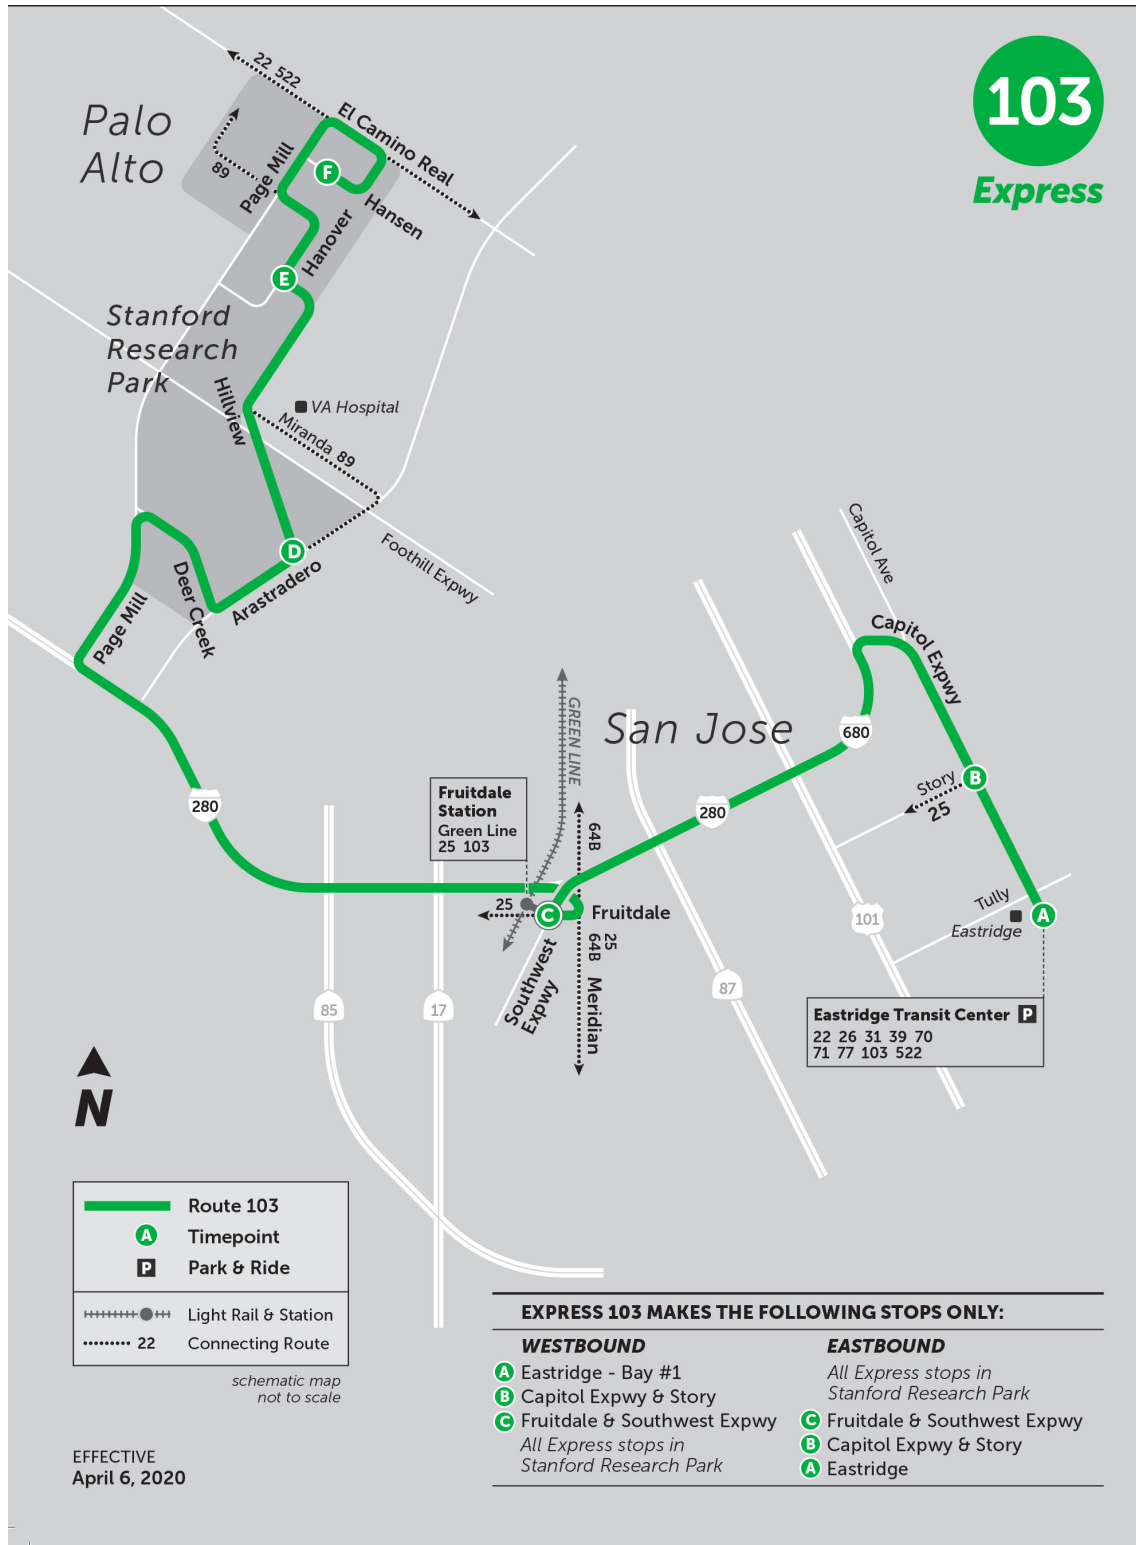

## Route 103 - Express 103 - Eastridge - Stanford Research Park

(Effective Date: June 14, 2021)

### Weekday Eastbound

<b>Hansen &amp; Page Mill (E)</b>	<b>Hillview &amp; Porter (E)</b>	<b>Hillview &amp; Arastradero (S)</b>	<b>Fruitdale &amp; Southwest Expressway (W)</b>	<b>Capitol &amp; Story (S)</b>	<b>Eastridge Transit Center (Bay 1)</b>
2:41 PM	2:51 PM	2:56 PM	3:21 PM	3:35 PM	3:40 PM
4:05 PM	4:15 PM	4:21 PM	4:53 PM	5:08 PM	5:13 PM
5:05 PM	5:15 PM	5:21 PM	5:56 PM	6:12 PM	6:17 PM

**Weekday Westbound**

<b>Eastridge Transit Center (Bay 1)</b>	<b>Capitol &amp; Story (N)</b>	<b>Fruitdale &amp; Southwest Expressway (E)</b>	<b>Hillview &amp; Arastradero (N)</b>	<b>Hanover &amp; Hillview (N)</b>	<b>Hansen &amp; Page Mill (W)</b>
5:02 AM	5:08 AM	5:18 AM	5:40 AM	5:44 AM	5:52 AM
6:27 AM	6:33 AM	6:45 AM	7:12 AM	7:17 AM	7:25 AM
7:25 AM	7:31 AM	7:43 AM	8:12 AM	8:17 AM	8:25 AM

# Map

EFFECTIVE  
April 6, 2020