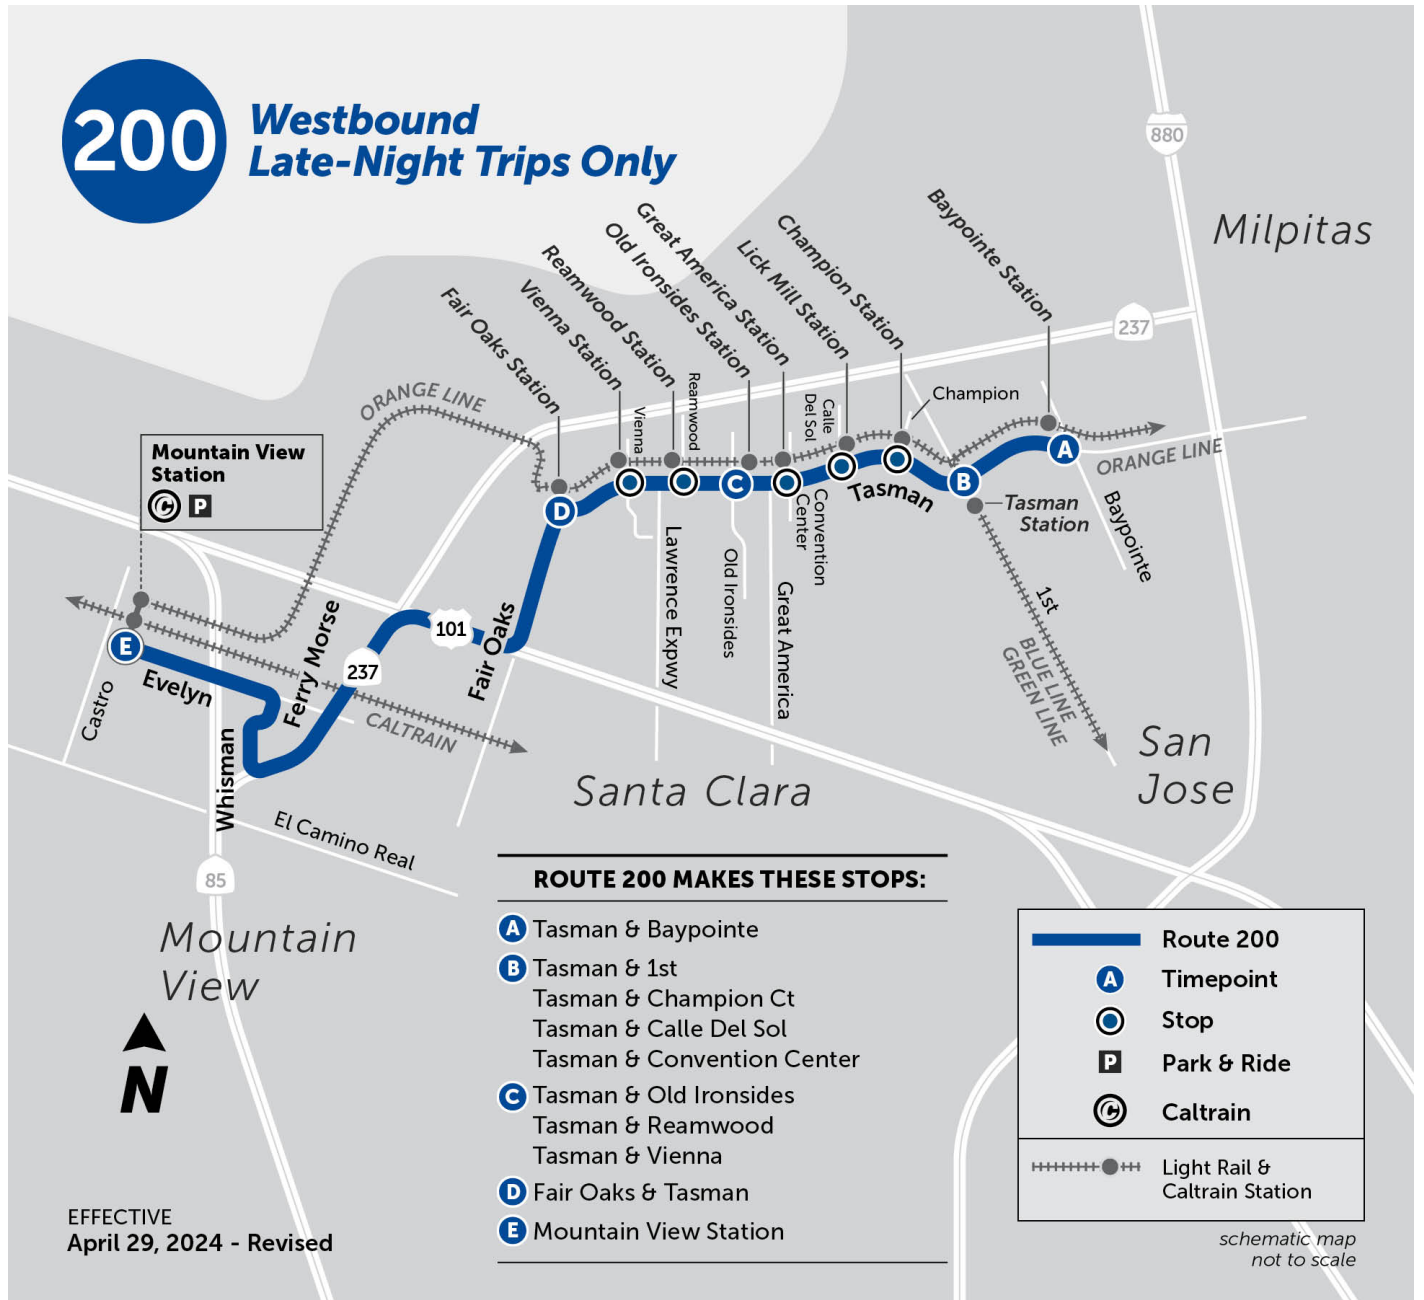

Route 200 - 200 - Baypointe - Mountain View

Weekday Westbound

Baypointe Station (W)	Tasman & 1st (W)	Old Ironsides Station (W)	Fair Oaks & Tasman (S)	Mountain View Transit Center (Bay 4)
10:39 PM	10:40 PM	10:46 PM	10:52 PM	11:01 PM
11:36 PM	11:37 PM	11:43 PM	11:49 PM	11:58 PM
12:36 AM	12:37 AM	12:42 AM	12:48 AM	12:57 AM

Saturday Westbound

Baypointe Station (W)	Tasman & 1st (W)	Old Ironsides Station (W)	Fair Oaks & Tasman (S)	Mountain View Transit Center (Bay 4)
10:39 PM	10:40 PM	10:46 PM	10:52 PM	11:01 PM
11:36 PM	11:37 PM	11:43 PM	11:49 PM	11:58 PM
12:36 AM	12:37 AM	12:42 AM	12:48 AM	12:57 AM

Map

Turn by Turn Directions

SERVICE ROUTE- NORTHBOUND (PM)

Baypointe Station - Mountain View Station

From stop at Tasman and Baypointe

continue on Tasman

Left on Fair Oaks

Right Hwy 101 on-ramp N/B

Right Hwy 237 on-ramp W/B

Right Whisman/Dana off-ramp

Right on Ferry Morse

Left on Evelyn

Right Transit Center entrance driveway to stop