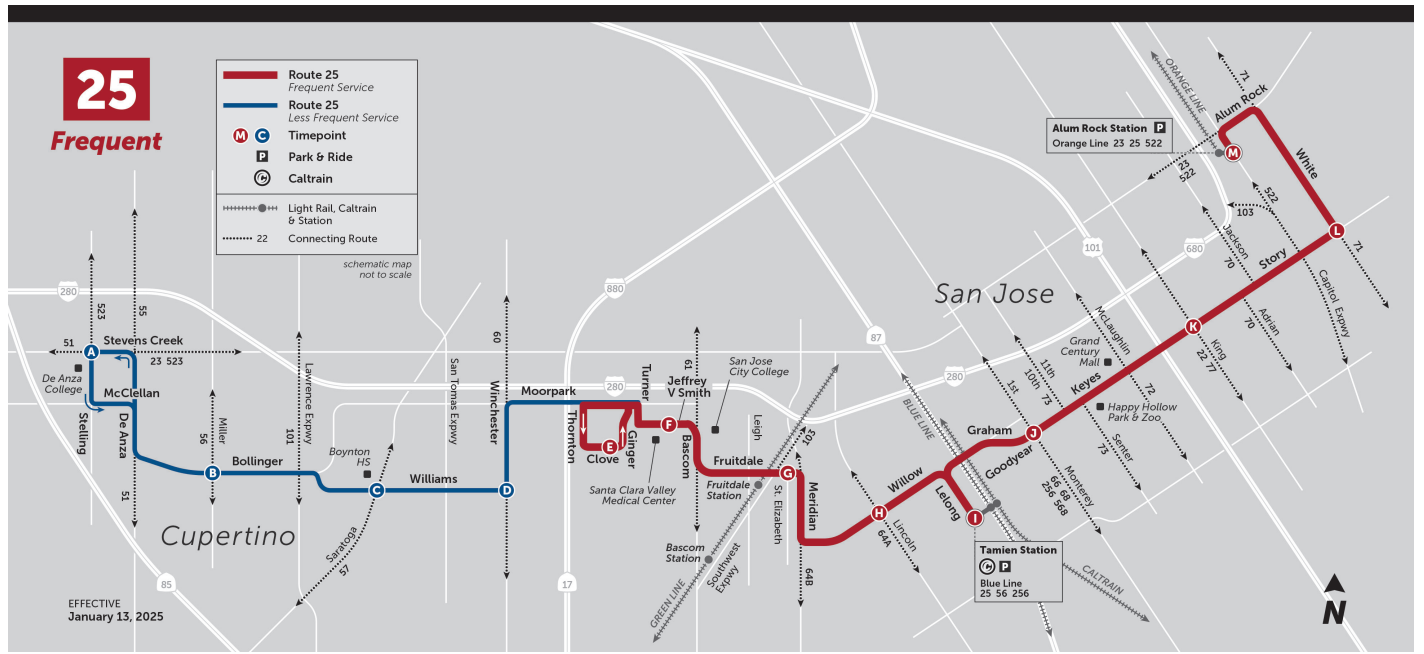

Stelling & Stevens Creek (S)	Bollinger & Miller (E)	Williams & Saratoga (E)	Winchester & Williams (N)	Clove & Ginger (E)	Valley Medical Center (E)	Fruitdale & Southwest (E)	Willow & Lincoln (E)	Tamien Station	Keyes & 1st (E)	Story & King (E)	White & Story (N)	Alum Rock Station (Bay 3)
-	-	-	-	9:37 PM	9:41 PM	9:46 PM	9:50 PM	9:54 PM	10:00 PM	10:10 PM	10:19 PM	10:27 PM
-	-	-	-	10:07 PM	10:11 PM	10:16 PM	10:20 PM	10:24 PM	10:30 PM	10:40 PM	10:49 PM	10:57 PM
-	-	-	-	11:07 PM	11:11 PM	11:16 PM	11:20 PM	11:24 PM	11:29 PM	11:38 PM	11:46 PM	11:54 PM

Map

Turn by Turn Directions

SERVICE ROUTE - EASTBOUND

De Anza College - Alum Rock Station

From stop on Stelling
Left on McClellan
Right on De Anza
Left on Bollinger
onto Moorpark
Right on Williams
Left on Winchester
Right on Moorpark
Right on Turner
Left on Jeffrey V Smith
Turnback at Valley Medical Center starts here
Right on Bascom
Left on Fruitdale
Right on Meridian
Left on Willow
Right on Lelong
Left Tamien Station entrance driveway
continue around loop
Right on Lelong
Right on Willow
Right on Graham
Left on Goodyear
onto Keyes
onto Story

Right on De Anza Blvd

Left on Stevens Creek

Left on Stelling to stop at Stevens Creek

Turnback at Valley Medical Center

When Clove & Ginger is the last timepoint proceed via:

Jeffrey V Smith

Right on Turner

Left on Moorpark

Left on Thornton

Left on Clove to layover area at Thornton.

1 minute before departure

move up to stop at Clove & Ginger

then Left on Ginger

Right on Moorpark

Right on Turner