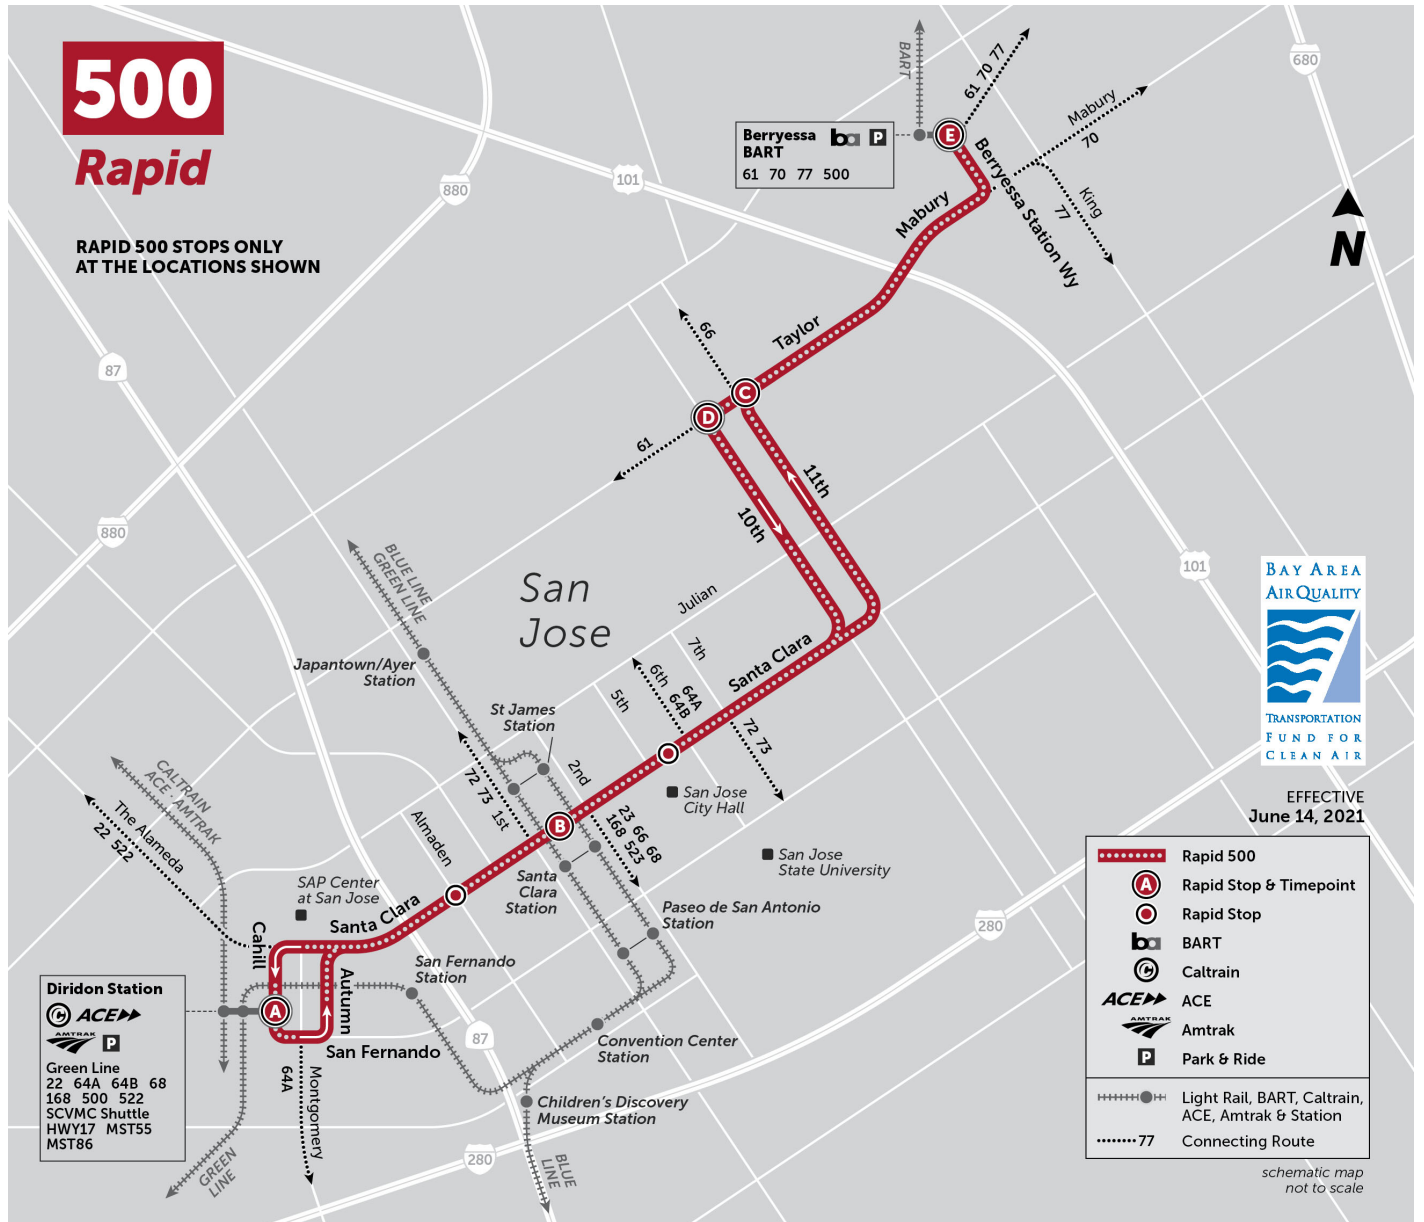

Berryessa Transit Center (Bay 1)	Taylor & 14th (W)	Santa Clara & 1st (W)	San Jose Diridon Station (Bay 13)
10:16 PM	10:22 PM	10:31 PM	10:36 PM
10:46 PM	10:52 PM	11:01 PM	-
11:16 PM	11:22 PM	11:31 PM	-
11:46 PM	11:52 PM	12:01 AM	-
12:17 AM	12:23 AM	12:31 AM	-
12:49 AM	12:55 AM	1:03 AM	-
1:38 AM	1:44 AM	1:51 AM	-
2:09 AM	2:15 AM	2:22 AM	-

Sunday/Holiday Northbound

San Jose Diridon Station (Bay 13)	Santa Clara & 2nd (E)	Taylor & 13th (E)	Berryessa Transit Center (Bay 2)
6:49 AM	6:55 AM	7:01 AM	7:07 AM
-	7:24 AM	7:30 AM	7:37 AM
7:47 AM	7:53 AM	8:00 AM	8:07 AM
8:17 AM	8:23 AM	8:30 AM	8:37 AM
-	8:53 AM	9:00 AM	9:07 AM
9:17 AM	9:23 AM	9:30 AM	9:37 AM
9:47 AM	9:53 AM	10:00 AM	10:07 AM
10:16 AM	10:22 AM	10:30 AM	10:37 AM
10:46 AM	10:52 AM	11:00 AM	11:07 AM
11:16 AM	11:22 AM	11:30 AM	11:37 AM
11:46 AM	11:52 AM	12:00 PM	12:07 PM
12:16 PM	12:22 PM	12:30 PM	12:37 PM
12:46 PM	12:52 PM	1:00 PM	1:07 PM
1:16 PM	1:22 PM	1:30 PM	1:37 PM
1:46 PM	1:52 PM	2:00 PM	2:07 PM
2:15 PM	2:22 PM	2:30 PM	2:37 PM
2:45 PM	2:52 PM	3:00 PM	3:07 PM
3:14 PM	3:21 PM	3:30 PM	3:37 PM
3:44 PM	3:51 PM	4:00 PM	4:07 PM
4:16 PM	4:22 PM	4:31 PM	4:38 PM
4:46 PM	4:52 PM	5:01 PM	5:08 PM
5:16 PM	5:22 PM	5:31 PM	5:38 PM
5:47 PM	5:53 PM	6:02 PM	6:09 PM
6:17 PM	6:23 PM	6:32 PM	6:39 PM
6:47 PM	6:53 PM	7:02 PM	7:09 PM
7:09 PM	7:15 PM	7:24 PM	7:31 PM
7:40 PM	7:46 PM	7:54 PM	8:01 PM

Berryessa Transit Center (Bay 1)	Taylor & 14th (W)	Santa Clara & 1st (W)	San Jose Diridon Station (Bay 13)
9:50 PM	9:56 PM	10:06 PM	-
10:20 PM	10:26 PM	10:36 PM	-
11:09 PM	11:15 PM	11:24 PM	-

Map

Turn by Turn Directions

NORTHBOUND

Diridon Station - Berryessa BART

From stop on Cahill

Left on San Fernando

Left on Autumn

Right on Santa Clara

Left on 11th

Right on Taylor