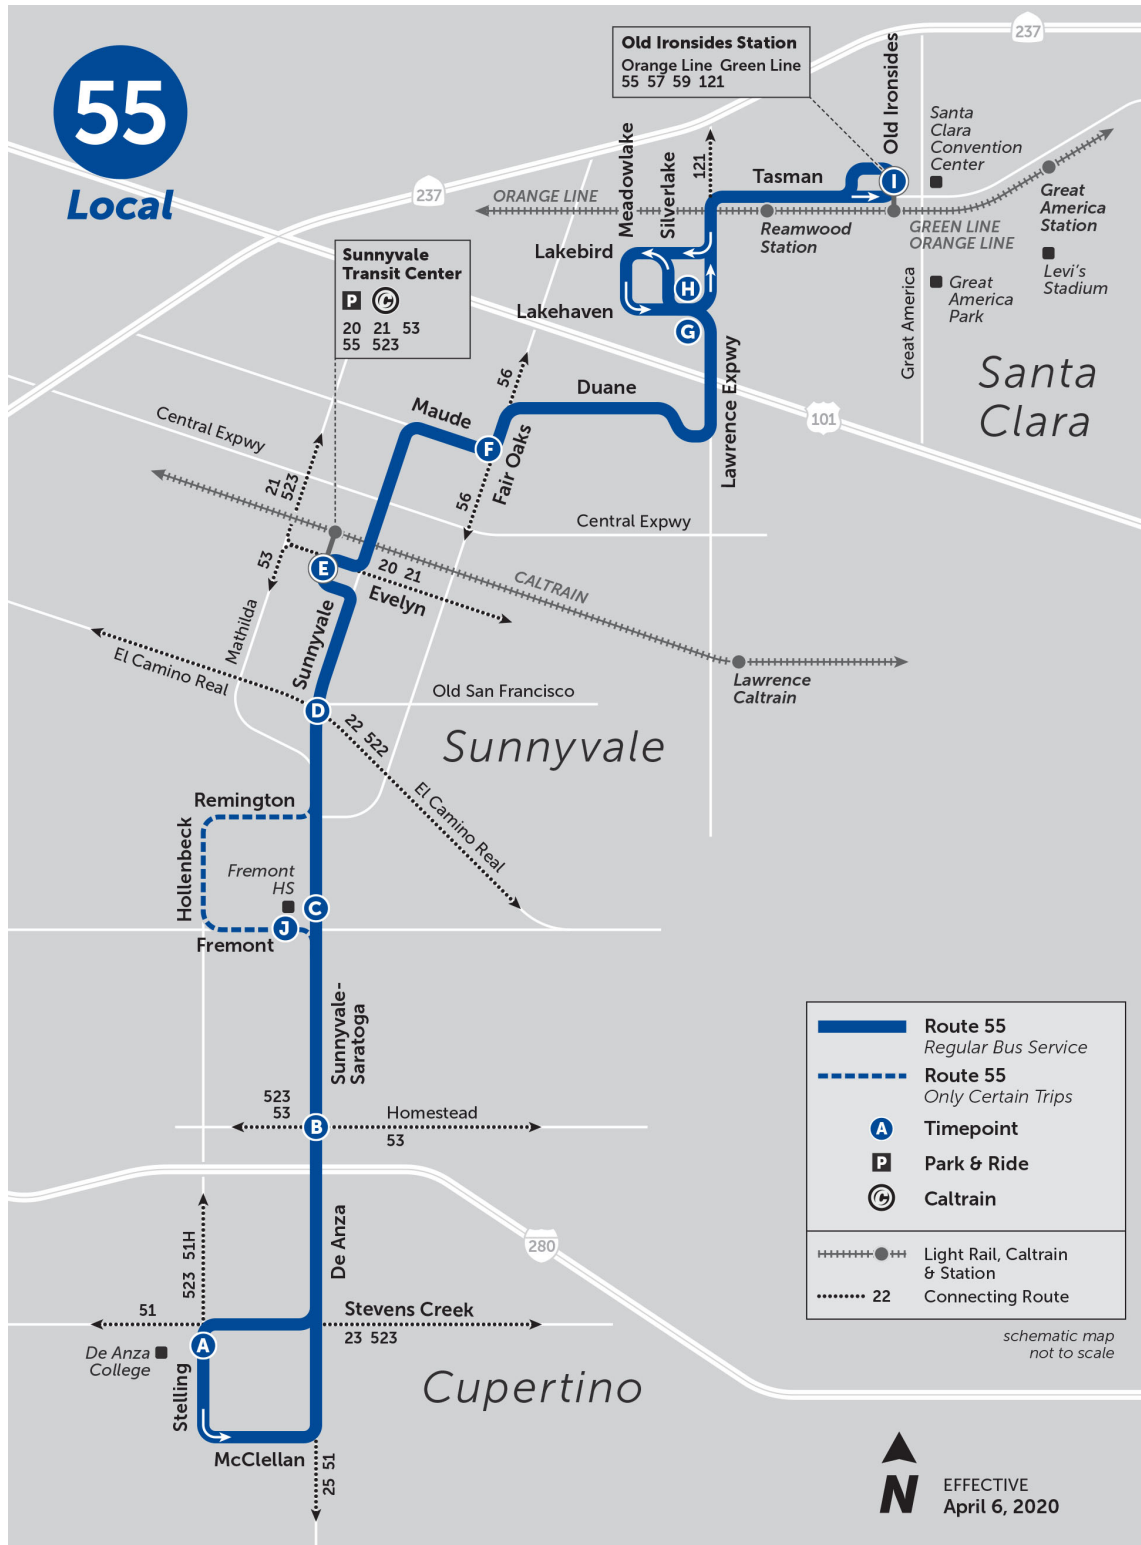

**Sunday/Holiday Northbound**

<b>Stelling &amp; Stevens Creek (S)</b>	<b>Sunnyvale-Saratoga &amp; Homestead (N)</b>	<b>Sunnyvale-Saratoga &amp; Fremont (N)</b>	<b>Sunnyvale &amp; El Camino (N)</b>	<b>Frances &amp; Olson (N)</b>	<b>Maude &amp; Fair Oaks (E)</b>	<b>Lakehaven &amp; Twinlake (W)</b>	<b>Tasman &amp; Lawrence (E)</b>	<b>Old Ironsides &amp; Tasman (N)</b>
9:11 AM	9:20 AM	9:23 AM	9:27 AM	9:33 AM	9:39 AM	9:49 AM	9:52 AM	9:57 AM
10:11 AM	10:20 AM	10:23 AM	10:27 AM	10:33 AM	10:39 AM	10:49 AM	10:52 AM	10:57 AM
11:09 AM	11:18 AM	11:21 AM	11:25 AM	11:31 AM	11:38 AM	11:49 AM	11:52 AM	11:57 AM
12:09 PM	12:18 PM	12:21 PM	12:25 PM	12:31 PM	12:38 PM	12:49 PM	12:52 PM	12:57 PM
1:09 PM	1:18 PM	1:21 PM	1:25 PM	1:31 PM	1:38 PM	1:49 PM	1:52 PM	1:57 PM
2:07 PM	2:17 PM	2:20 PM	2:24 PM	2:30 PM	2:37 PM	2:49 PM	2:52 PM	2:57 PM
3:07 PM	3:17 PM	3:20 PM	3:24 PM	3:30 PM	3:37 PM	3:49 PM	3:52 PM	3:57 PM
4:07 PM	4:17 PM	4:20 PM	4:24 PM	4:30 PM	4:37 PM	4:49 PM	4:52 PM	4:57 PM
5:07 PM	5:17 PM	5:20 PM	5:24 PM	5:30 PM	5:37 PM	5:49 PM	5:52 PM	5:57 PM

Map

Right on Tasman

Left on Old Ironsides to stop at Tasman