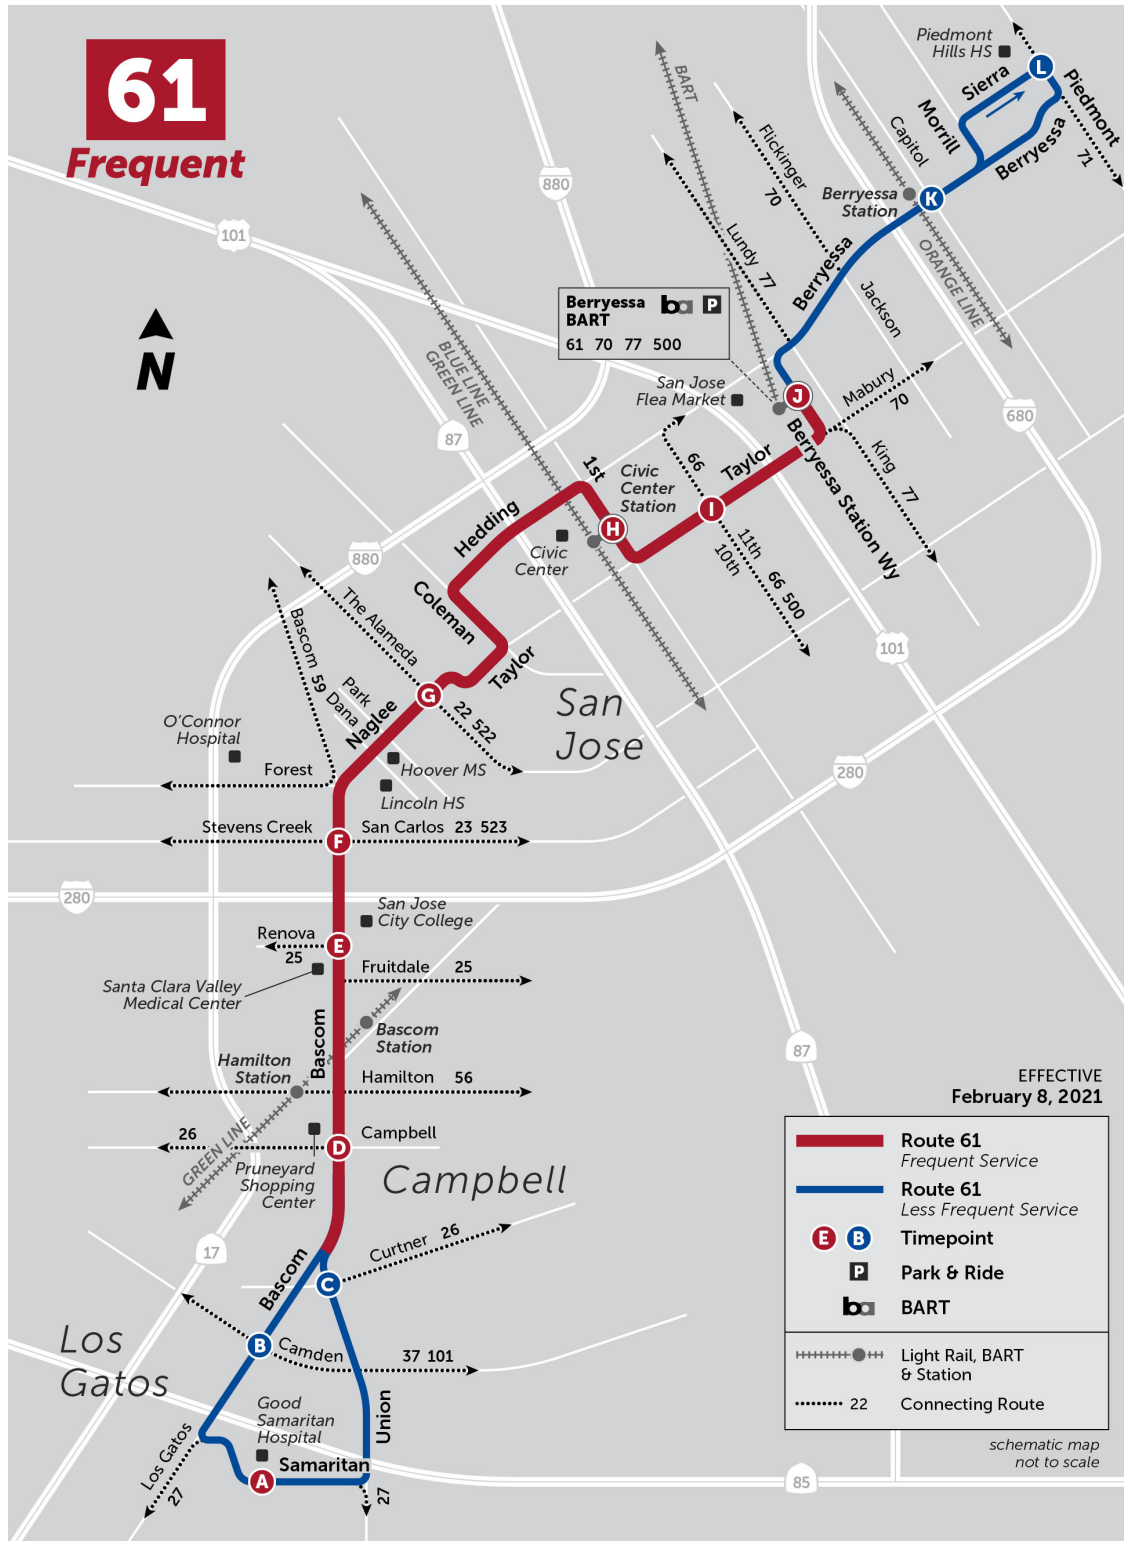

Sierra & Piedmont (E)	Berryessa & Capitol (W)	Berryessa Transit Center (Bay 5)	Taylor & 11th (W)	1st & Mission (N)	Naglee & The Alameda (W)	Bascom & San Carlos (S)	Bascom & Renova (S)	Bascom & Fewtrell (S)	Union & Lantz (S)	Bascom & Camden (S)	Samaritan & Good Samaritan Hospital (E)	Good Samaritan Hospital (W)
8:10 PM	8:13 PM	8:20 PM	8:24 PM	8:33 PM	8:40 PM	8:46 PM	8:49 PM	8:56 PM	-	9:02 PM	9:07 PM	-
8:40 PM	8:43 PM	8:50 PM	8:54 PM	9:03 PM	9:10 PM	9:16 PM	9:19 PM	9:26 PM	9:32 PM	-	-	9:38 PM

Map

Turn by Turn Directions

SERVICE ROUTE - NORTHBOUND

Good Samaritan Hospital - Sierra & Piedmont (via Bascom)

From stop on Samaritan Dr at Good Samaritan Hospital

Right on Los Gatos Blvd

onto Bascom

Right on Naglee

Left on Union

Right on Bascom

Right on Naglee

onto Taylor

Left on Coleman

SERVICE ROUTE - SOUTHBOUND

Sierra & Piedmont - Good Samaritan Hospital (via Bascom)

From stop on Sierra

Left on Coleman

Right on Taylor

onto Naglee

Left on Bascom

Left on Union

Right on Samaritan Dr to stop at Good Samaritan
Hospital