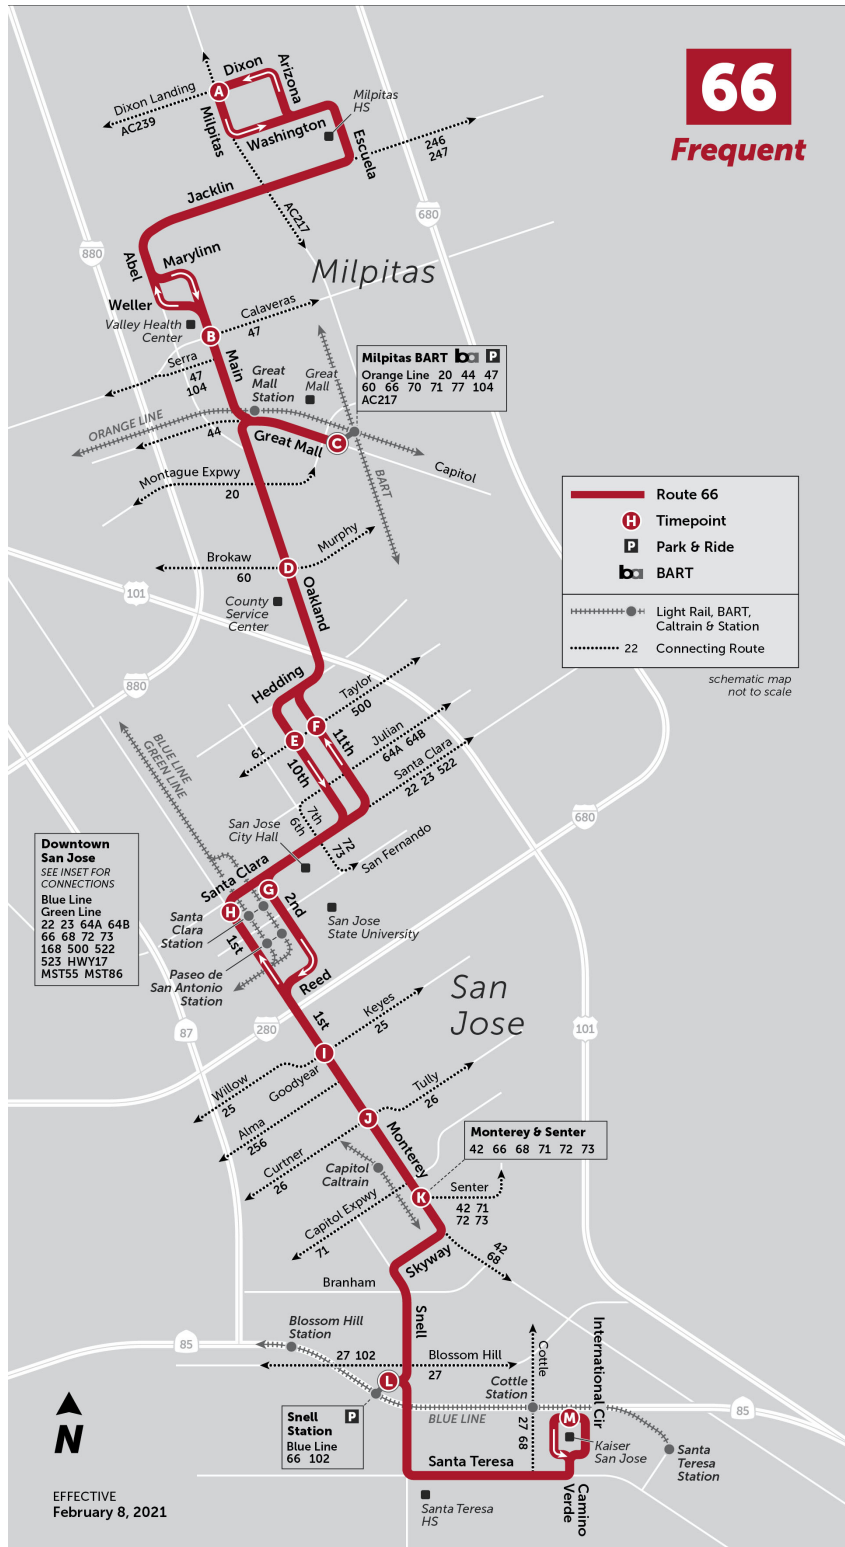

Map

EFFECTIVE
February 8, 2021