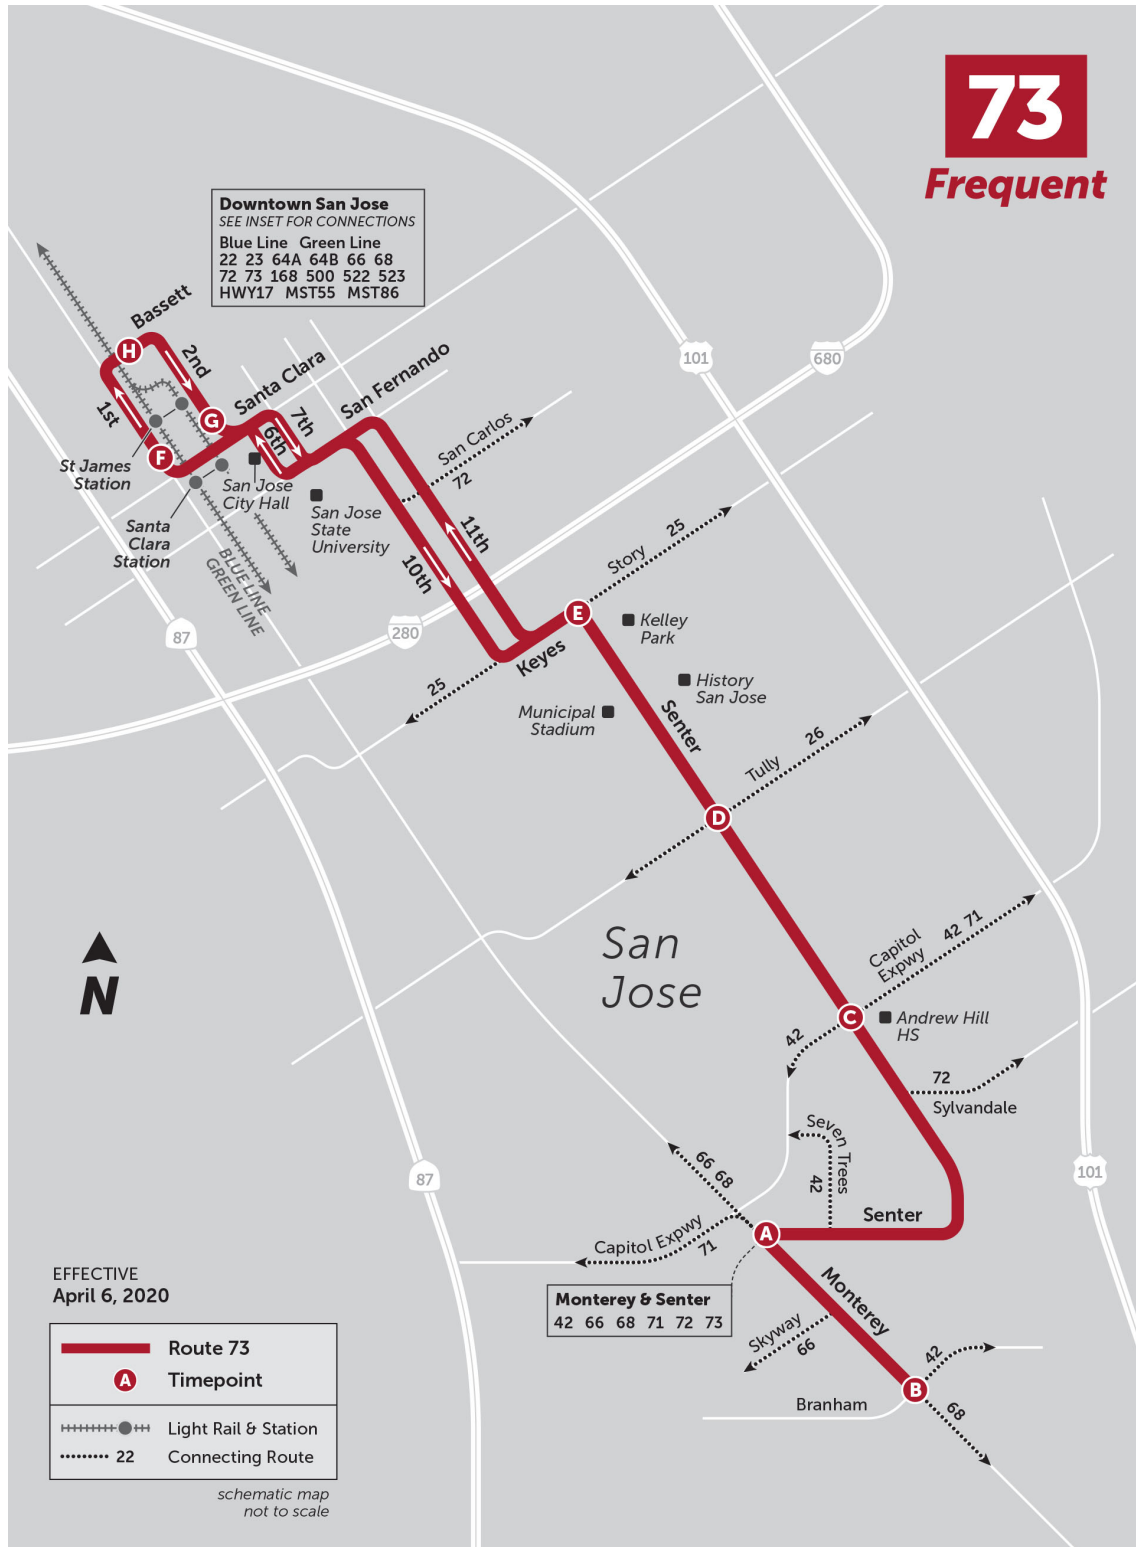

Saturday Southbound

Bassett Terminal (E)	2nd & Santa Clara (S)	Keyes & 12th (E)	Senter & Tully (S)	Senter & Capitol (S)	Monterey & Senter (S)	Monterey & Branham (N)	Senter & Monterey (E)
8:10 AM	8:12 AM	8:20 AM	8:26 AM	8:34 AM	8:41 AM	8:44 AM	8:46 AM
8:40 AM	8:42 AM	8:50 AM	8:56 AM	9:05 AM	9:12 AM	9:15 AM	9:17 AM
9:10 AM	9:12 AM	9:20 AM	9:26 AM	9:35 AM	9:42 AM	9:45 AM	9:47 AM
9:40 AM	9:42 AM	9:50 AM	9:56 AM	10:05 AM	10:12 AM	10:15 AM	10:17 AM
10:10 AM	10:12 AM	10:20 AM	10:26 AM	10:35 AM	10:42 AM	10:45 AM	10:47 AM
10:40 AM	10:42 AM	10:50 AM	10:56 AM	11:05 AM	11:12 AM	11:15 AM	11:17 AM
11:10 AM	11:12 AM	11:20 AM	11:26 AM	11:35 AM	11:42 AM	11:45 AM	11:47 AM
11:40 AM	11:42 AM	11:50 AM	11:56 AM	12:05 PM	12:12 PM	12:15 PM	12:17 PM
12:10 PM	12:12 PM	12:22 PM	12:30 PM	12:39 PM	12:47 PM	12:50 PM	12:52 PM
12:40 PM	12:42 PM	12:52 PM	1:00 PM	1:09 PM	1:17 PM	1:20 PM	1:22 PM
1:10 PM	1:12 PM	1:22 PM	1:30 PM	1:39 PM	1:47 PM	1:50 PM	1:52 PM
1:40 PM	1:42 PM	1:52 PM	2:00 PM	2:09 PM	2:17 PM	2:20 PM	2:22 PM
2:10 PM	2:12 PM	2:22 PM	2:30 PM	2:39 PM	2:47 PM	2:50 PM	2:52 PM
2:40 PM	2:42 PM	2:52 PM	3:00 PM	3:09 PM	3:17 PM	3:20 PM	3:22 PM
3:10 PM	3:12 PM	3:22 PM	3:30 PM	3:39 PM	3:47 PM	3:50 PM	3:52 PM
3:40 PM	3:42 PM	3:52 PM	4:00 PM	4:09 PM	4:17 PM	4:20 PM	4:22 PM
4:10 PM	4:12 PM	4:22 PM	4:30 PM	4:39 PM	4:47 PM	4:50 PM	4:52 PM
4:40 PM	4:42 PM	4:52 PM	5:00 PM	5:09 PM	5:17 PM	5:20 PM	5:22 PM
5:10 PM	5:12 PM	5:22 PM	5:30 PM	5:39 PM	5:47 PM	5:50 PM	5:52 PM
5:40 PM	5:42 PM	5:51 PM	5:58 PM	6:06 PM	6:14 PM	6:17 PM	6:19 PM
6:10 PM	6:12 PM	6:21 PM	6:28 PM	6:36 PM	6:44 PM	6:47 PM	6:49 PM
6:40 PM	6:42 PM	6:51 PM	6:58 PM	7:06 PM	7:14 PM	7:17 PM	7:19 PM
7:10 PM	7:12 PM	7:21 PM	7:28 PM	7:36 PM	7:44 PM	-	-
7:40 PM	7:42 PM	7:51 PM	7:57 PM	8:03 PM	8:10 PM	-	-
8:41 PM	8:43 PM	8:52 PM	8:58 PM	9:04 PM	9:11 PM	-	-

Map

Turn by Turn Directions

SERVICE ROUTE - NORTHBOUND

Senter & Monterey - Downtown San Jose

From stop on Senter

Left on Keyes

Right on 11th

Left on San Fernando