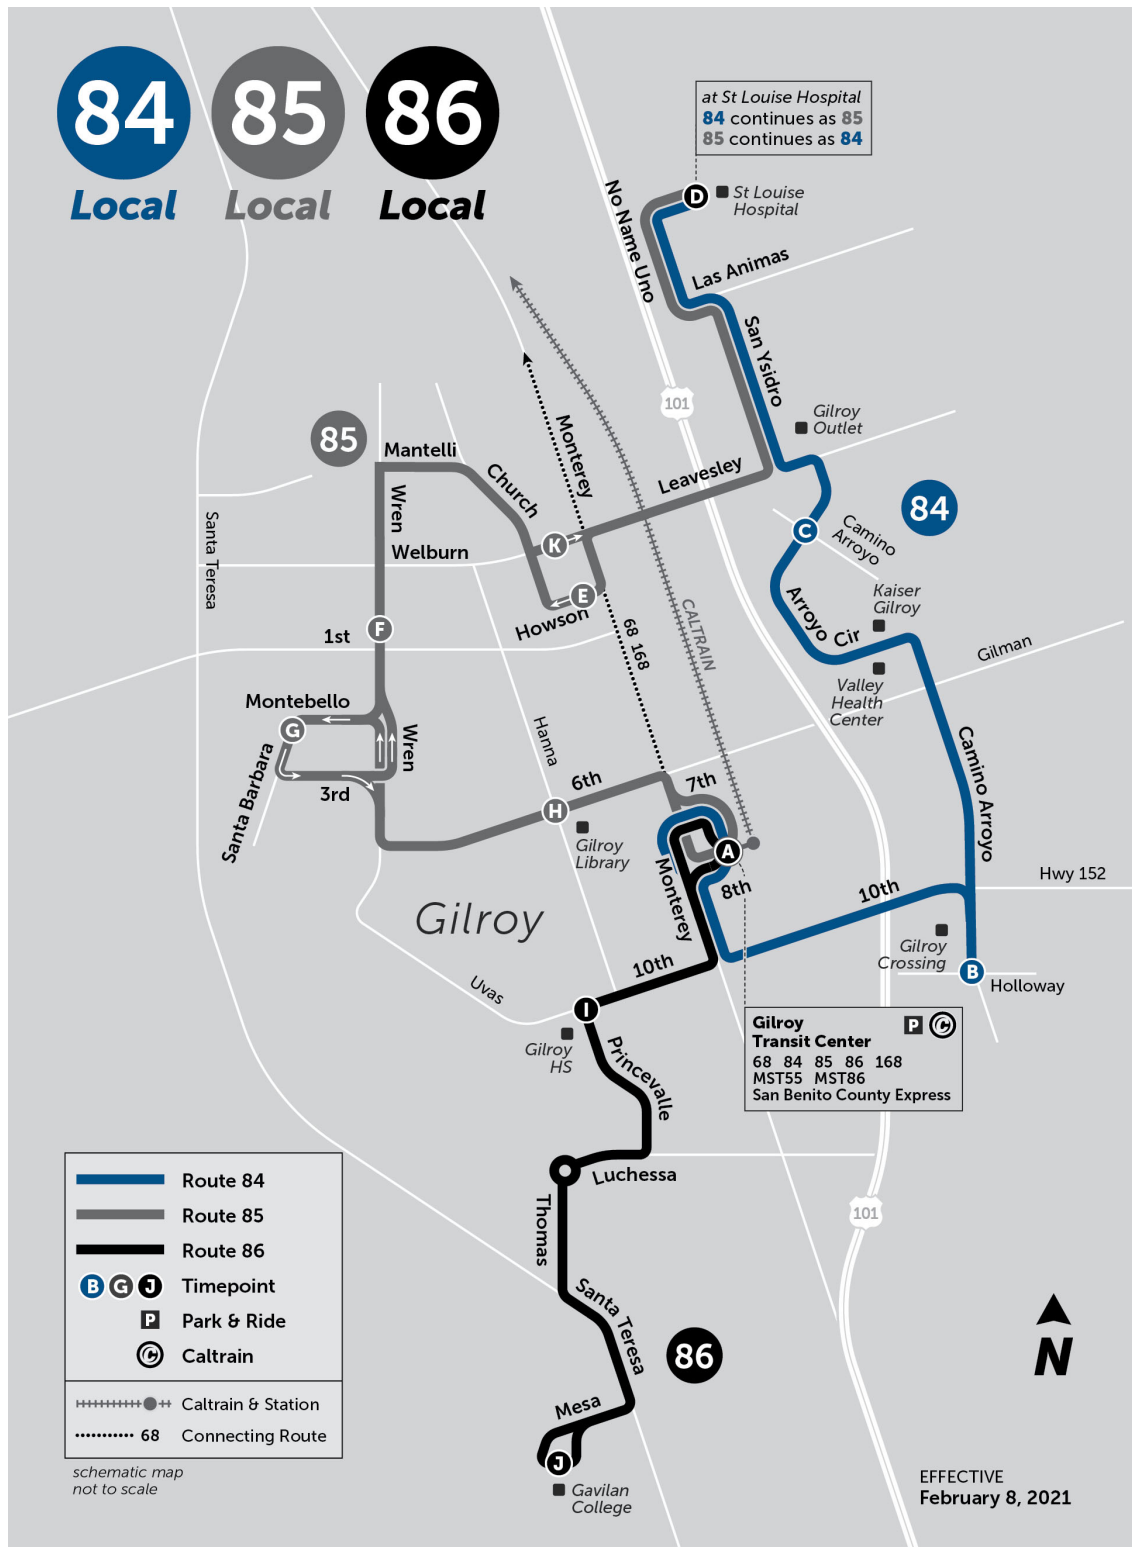

Route 86 - 86 - Gavilan College - Gilroy Transit Center

(Effective Date: June 14, 2021)

Weekday Northbound

Gavilan College (E)
7:56 AM
8:28 AM
8:54 AM
9:24 AM
9:54 AM
10:23 AM
10:54 AM
11:26 AM
11:56 AM
12:33 PM
1:03 PM
1:33 PM
2:03 PM
2:33 PM
3:04 PM
3:34 PM

Map

Turn by Turn Directions

SERVICE ROUTE - NORTHBOUND

Gavilan College - Gilroy Transit Center

From stop at Gavilan College

continue via parking lot roadway

Left onto parking lot roadway

Right main entrance roadway (Mesa Rd)

Left on Santa Teresa

Right on Thomas

Right into Roundabout

Right on Luchessa

Left on Princevalle

Right on 10th

Left on Monterey

Right entrance driveway to Gilroy Transit Center (OPP 8th)

Left 1st bus lane to stop

SERVICE ROUTE - SOUTHBOUND

Gilroy Transit Center - Gavilan College

From stop at Gilroy Transit Center

continue onto exit driveway

Left on Old Gilroy

Left on Monterey

Right on 10th