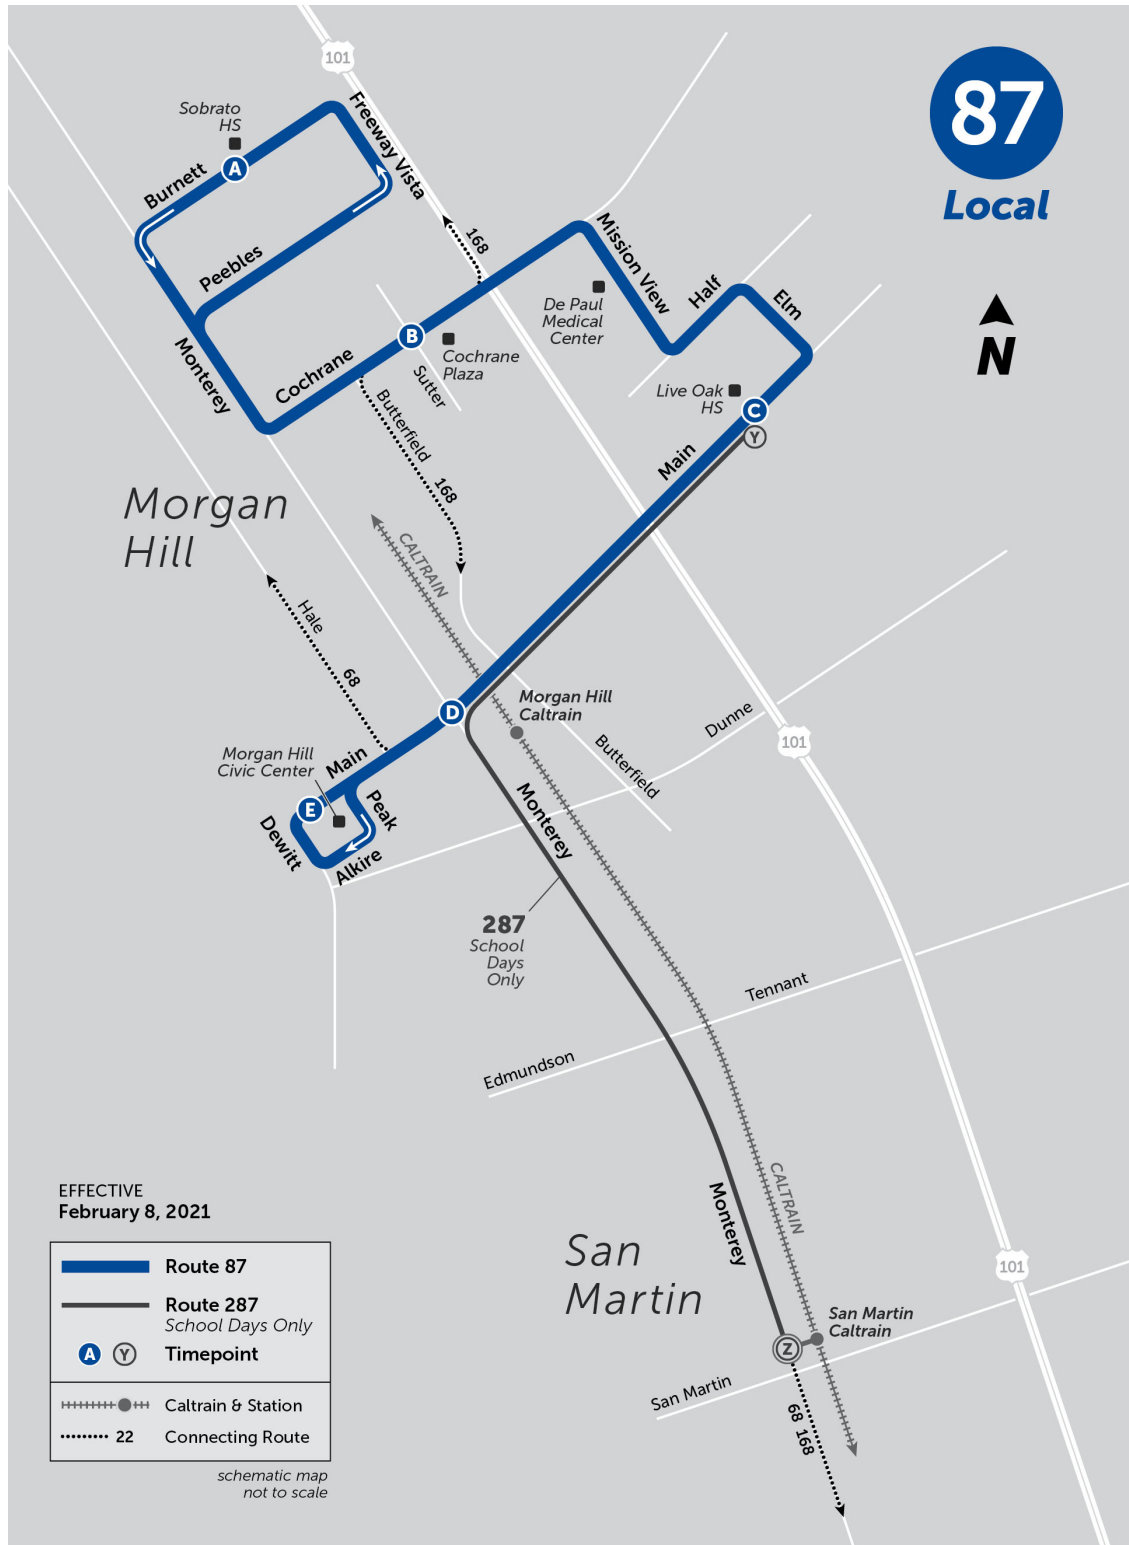

Route 87 - 87 - Morgan Hill Civic Center - Burnett Avenue

(Effective Date: June 14, 2021)

Weekday Northbound

Main & Dewitt (E)	Main & Monterey (E)	Live Oak High School (E)	Cochrane & Sutter (W)	Sobrato High School (W)
6:32 AM	6:34 AM	6:40 AM	6:46 AM	6:53 AM
7:31 AM	7:33 AM	7:39 AM	7:46 AM	7:53 AM
8:20 AM	8:22 AM	8:28 AM	8:35 AM	8:42 AM
2:06 PM	2:08 PM	2:14 PM	2:21 PM	2:28 PM
2:59 PM	3:01 PM	3:07 PM	3:14 PM	3:21 PM
4:00 PM	4:02 PM	4:08 PM	4:15 PM	4:22 PM
5:00 PM	5:02 PM	5:08 PM	5:15 PM	5:22 PM

Map

Turn by Turn Directions

SERVICE ROUTE - NORTHBOUND

Main & Dewitt - Burnett Avenue

From stop on Main

Left on Elm

Left on Half

Right on Mission View

Left on Cochrane

Right on Monterey

Right on Peebles

Left on Freeway Vista

Left on Burnett to stop at Sobrato High School

SERVICE ROUTE - SOUTHBOUND

Burnett Avenue - Main & Dewitt

From stop on Burnett

Left on Monterey

Left on Cochrane

Right on Mission View

Left on Half

Right on Elm

Right on Main

Left on Peak

Right on Alkire